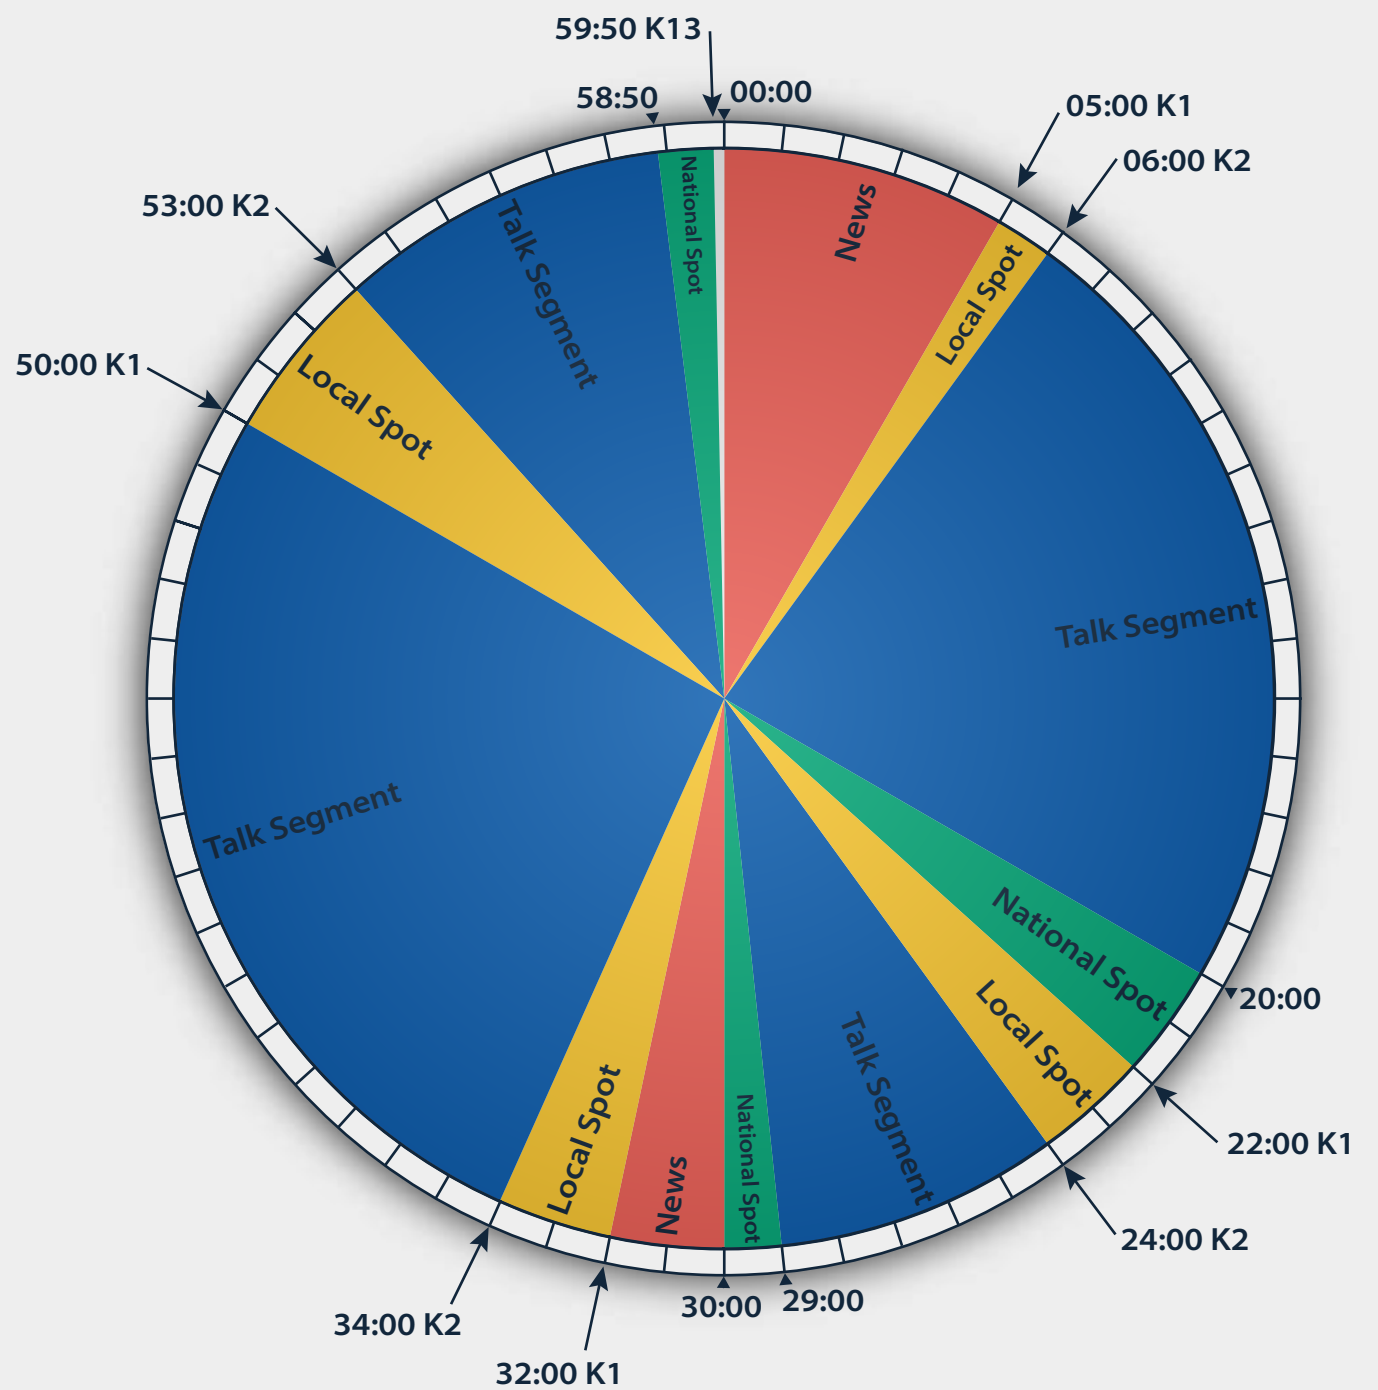

AUDIO10

Into The Paranormal

Monday through Friday, 12am to 2am ET
Sundays 10pm to Midnight ET

- News
- Talk Segment
- Local Spot
- National Spot
- Station ID

Relay 1 – Local Break K1
Relay 2 – Rejoin K2
Relay 3 – Top Of The Hour K13