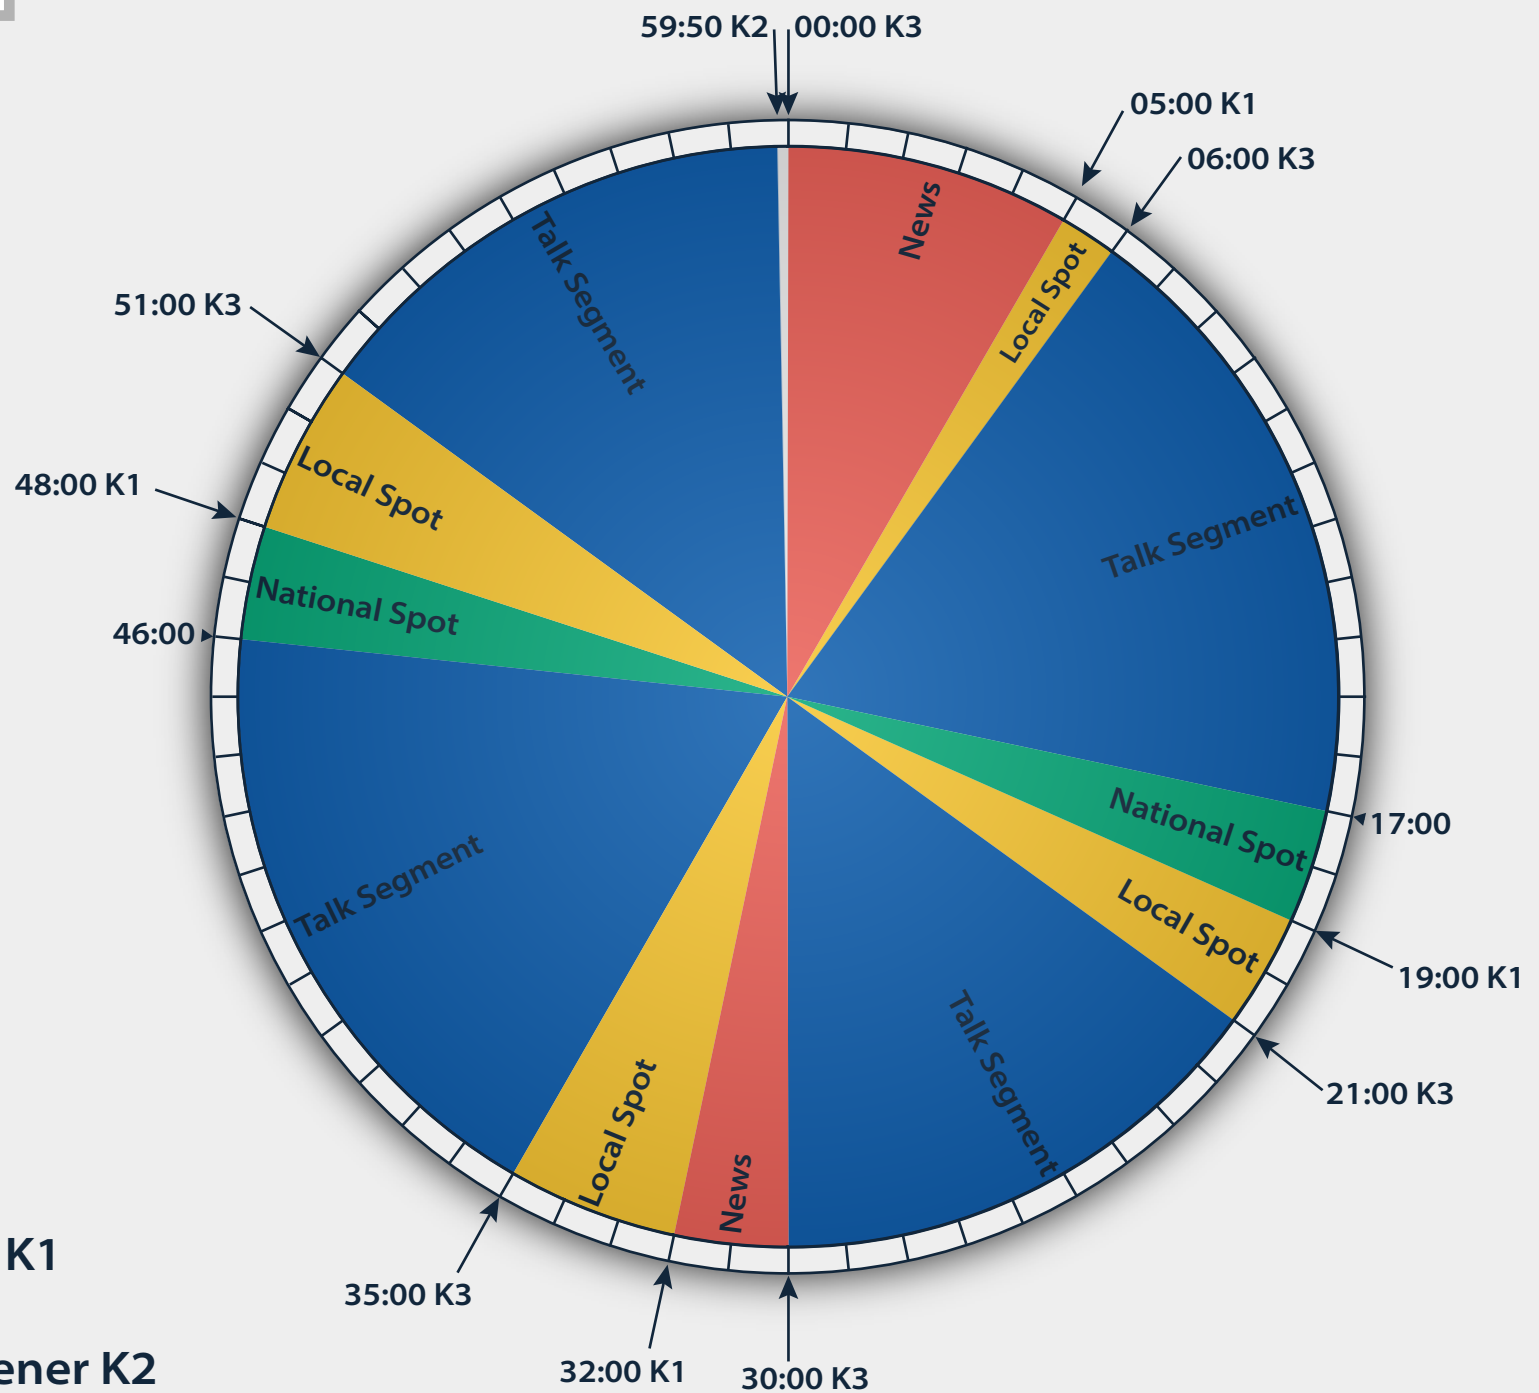

AUDIO10

TV Confidential

Saturdays Midnight-1a EST

- News
- Talk Segment
- Local Spot
- National Spot

Jon Patch, Affiliate Relations | email: jonppatch@cs.com

Audio One Support | support@audio1.com

Westwood One Affiliate Technical | 720-873-5177