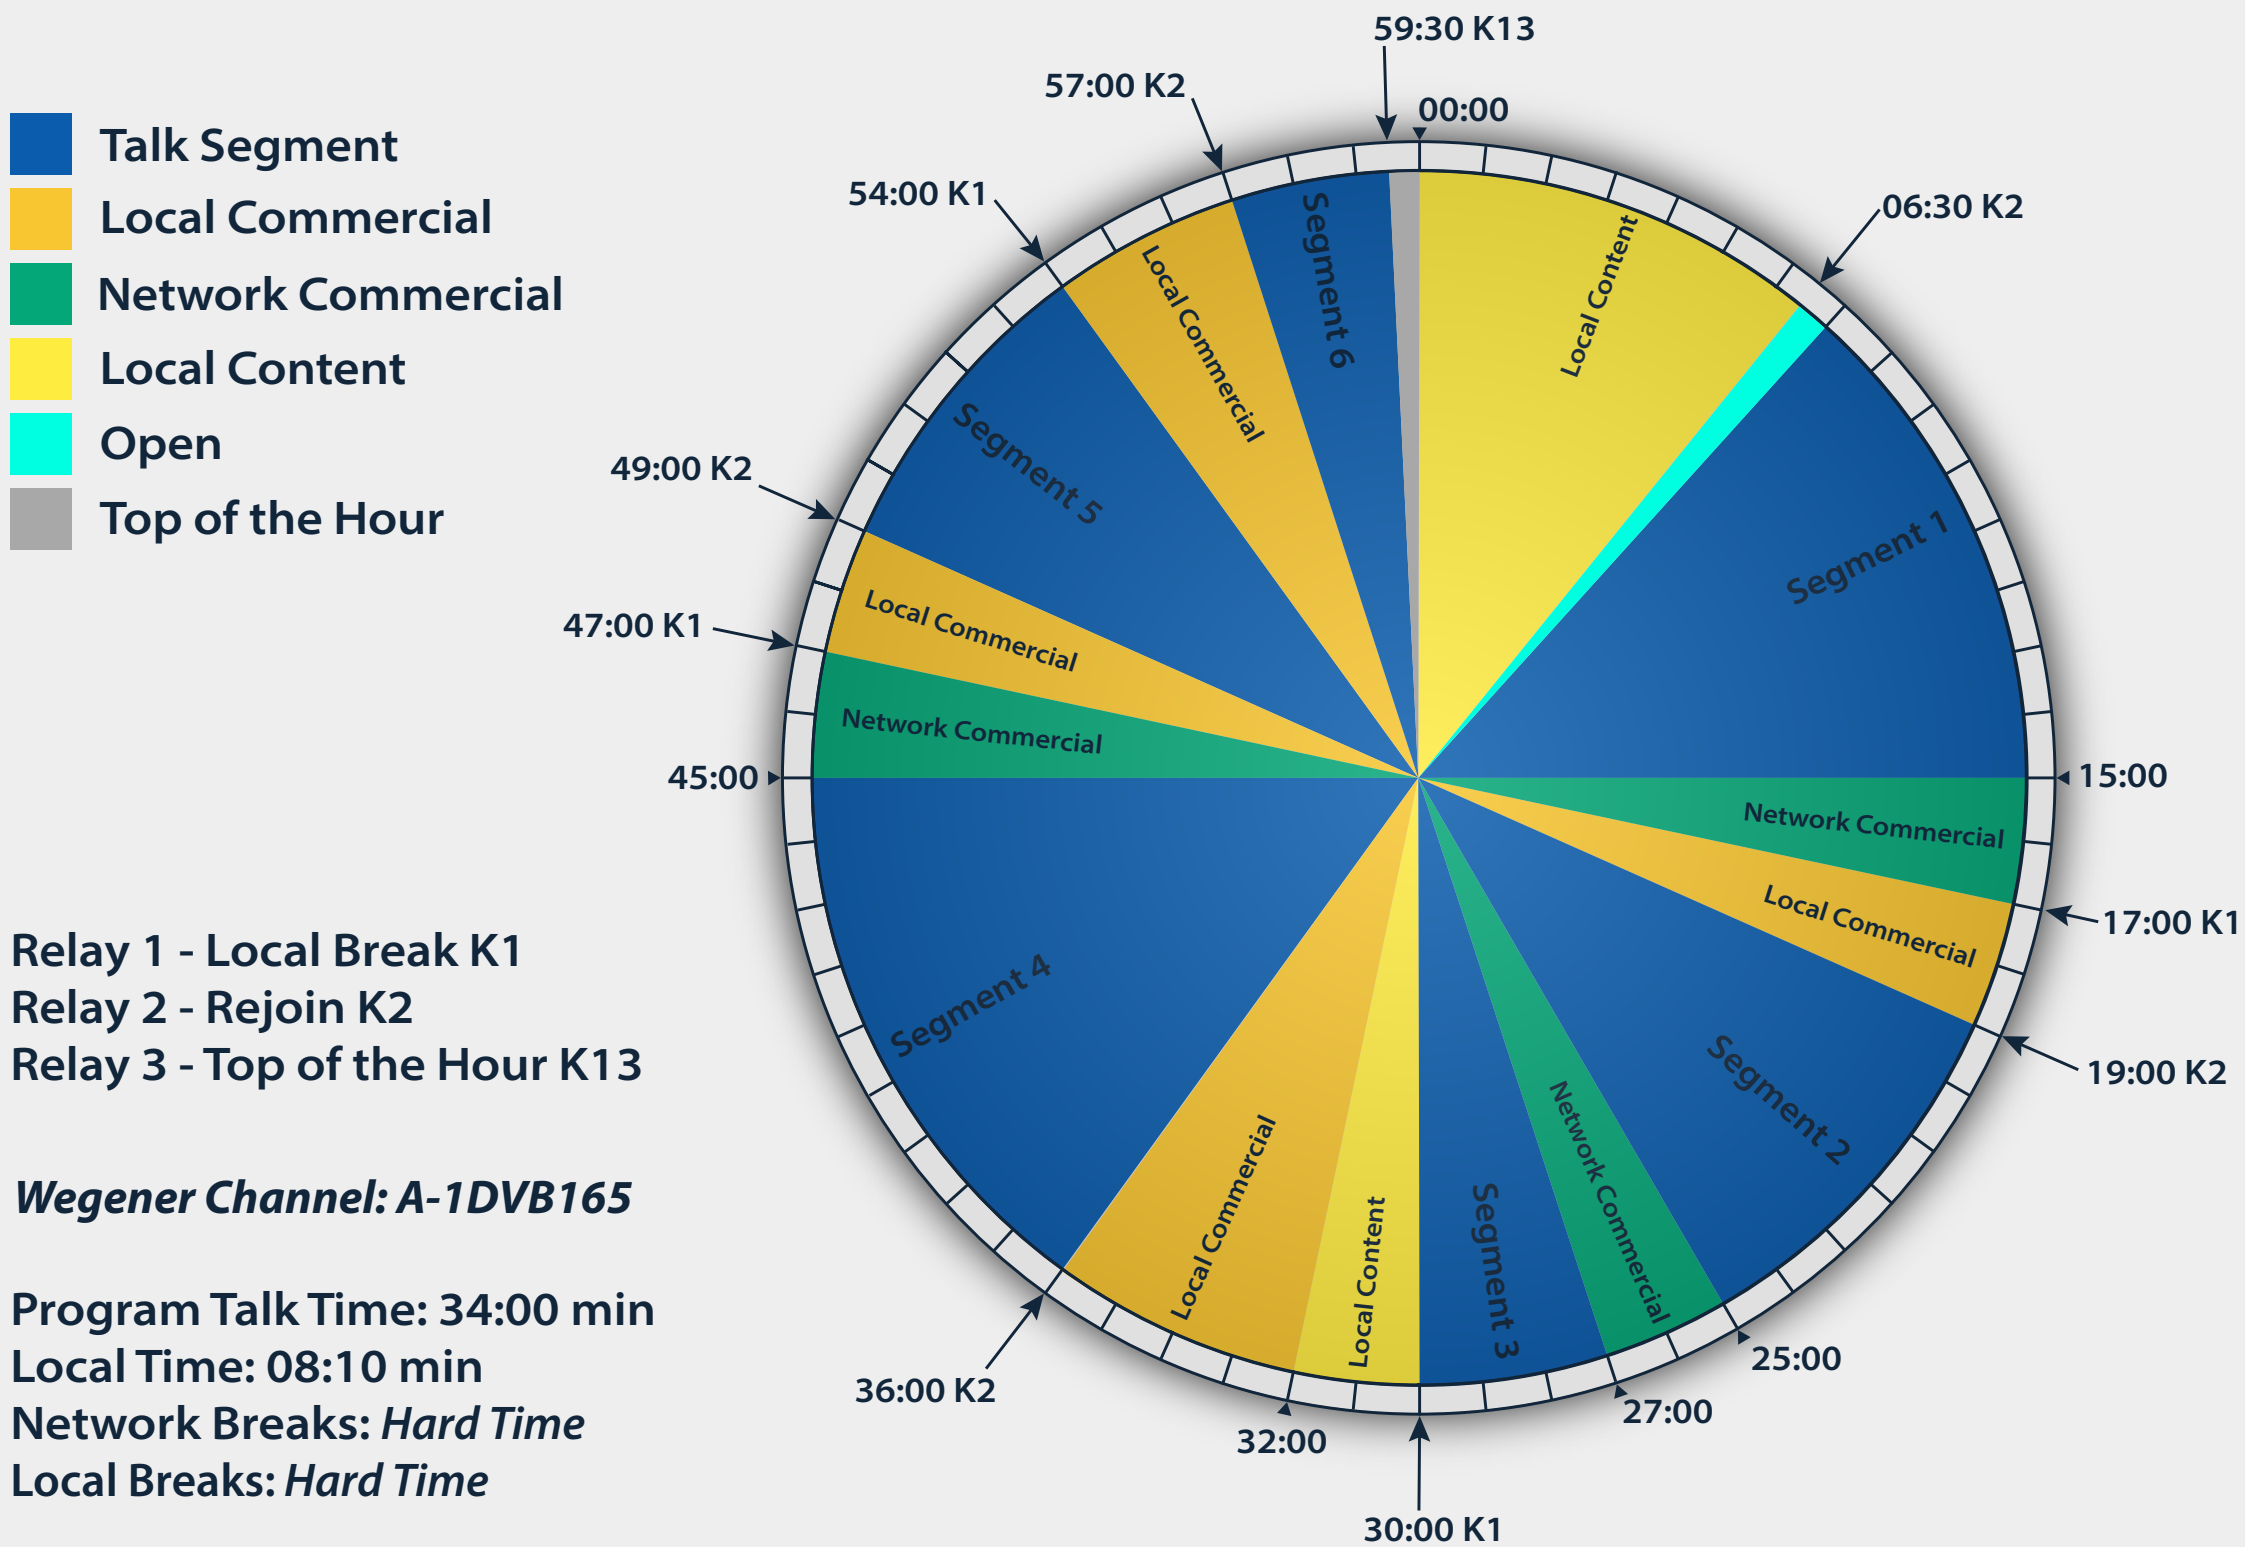

AUDIO10 DISTRIBUTION

Car Pro

Saturdays 12pm-3pm ET

Audio One Support | support@audio1.com
 Westwood One Affiliate Technical | 720-873-5177
www.audio1xds.com