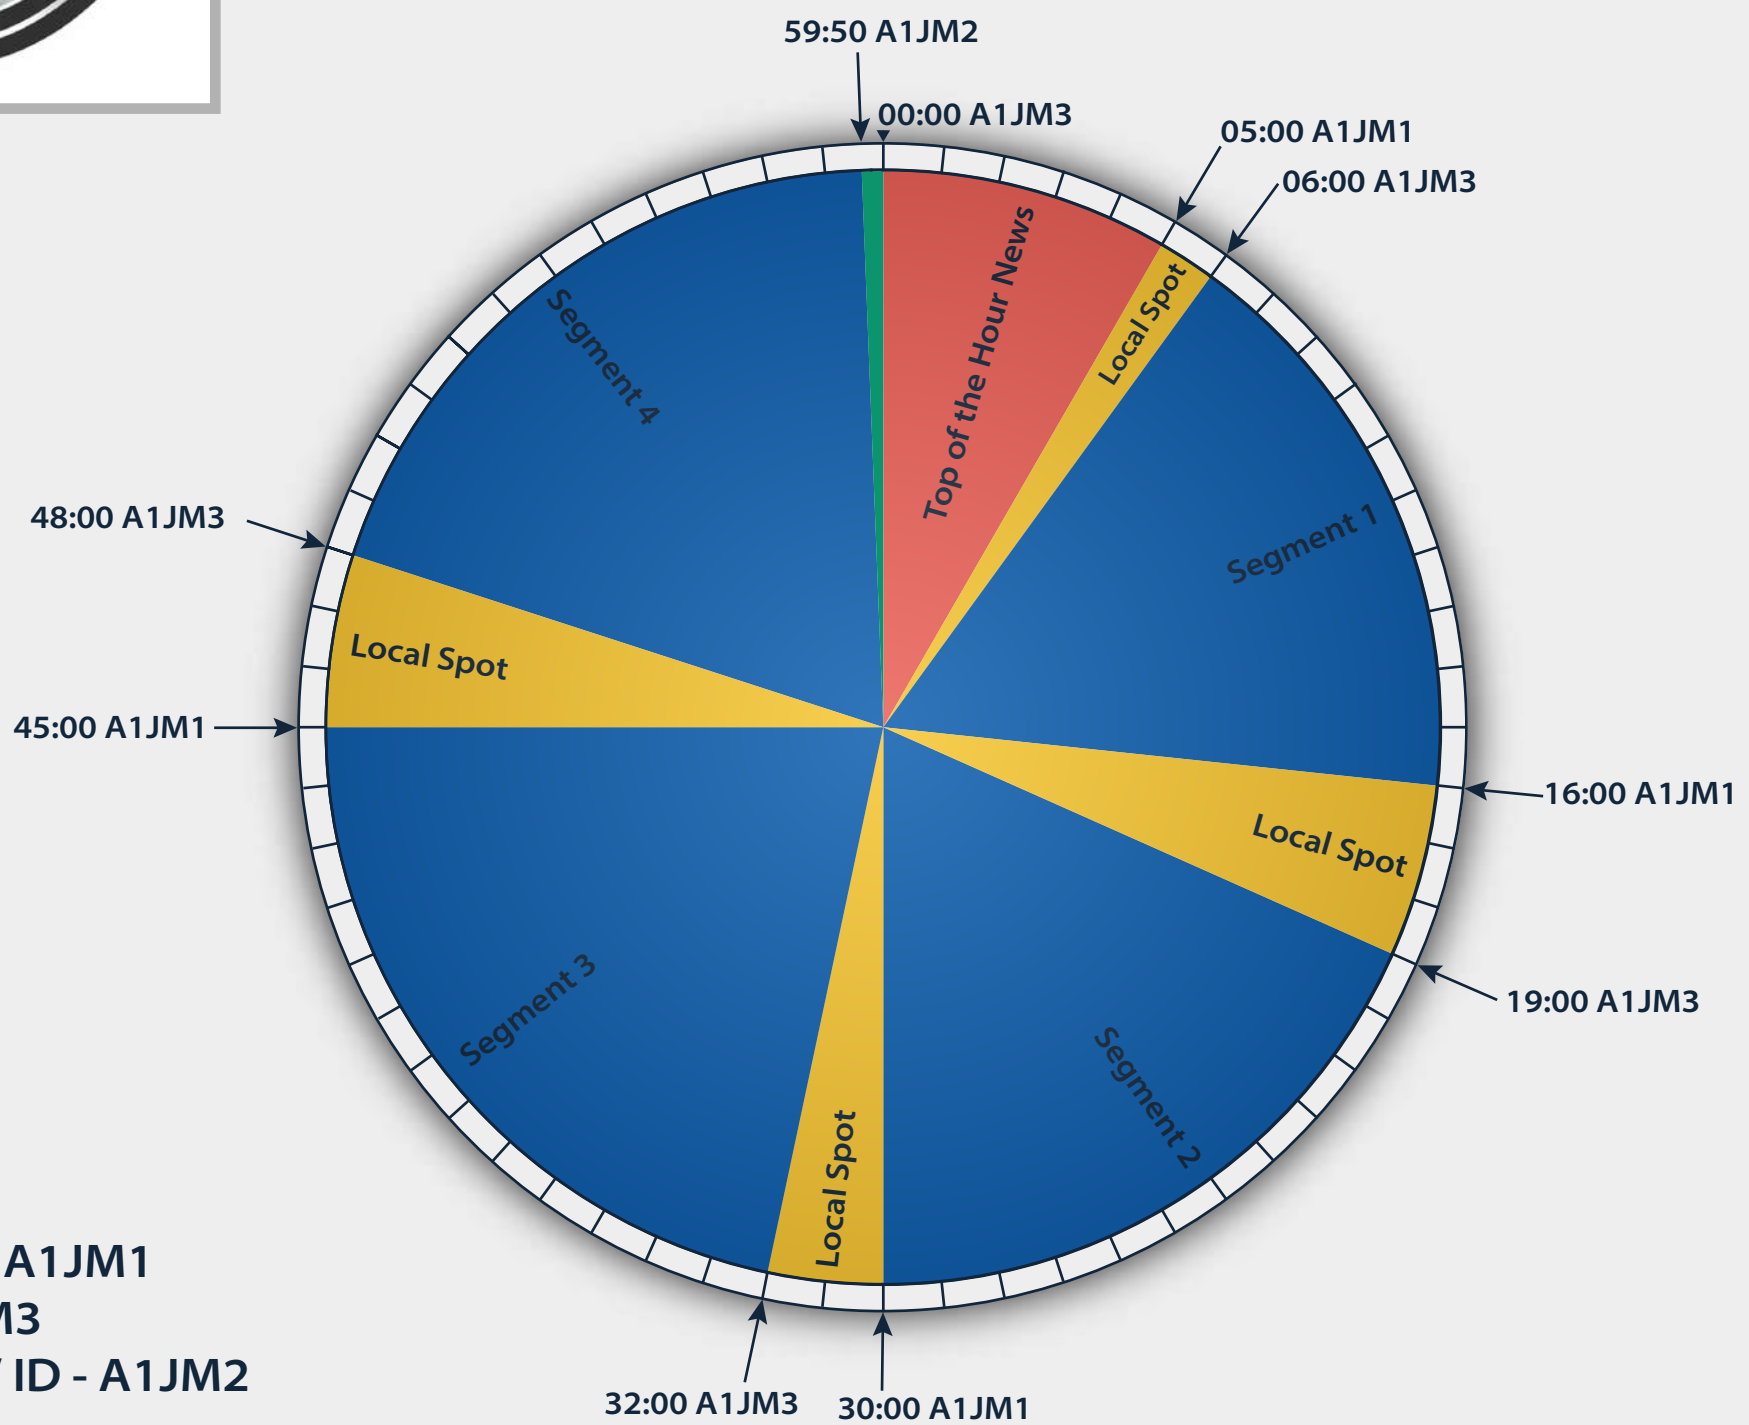

AUDIO1

The Joe Messina Show

Weekdays 9pm - Midnight

- News/Local
- Talk Segment
- Local Spot
- Station ID

- Relay 1 - Local Break - A1JM1
- Relay 2 - Rejoin - A1JM3
- Relay 3 - Local Liners / ID - A1JM2

Available for Digital Download via Trucast/FTP