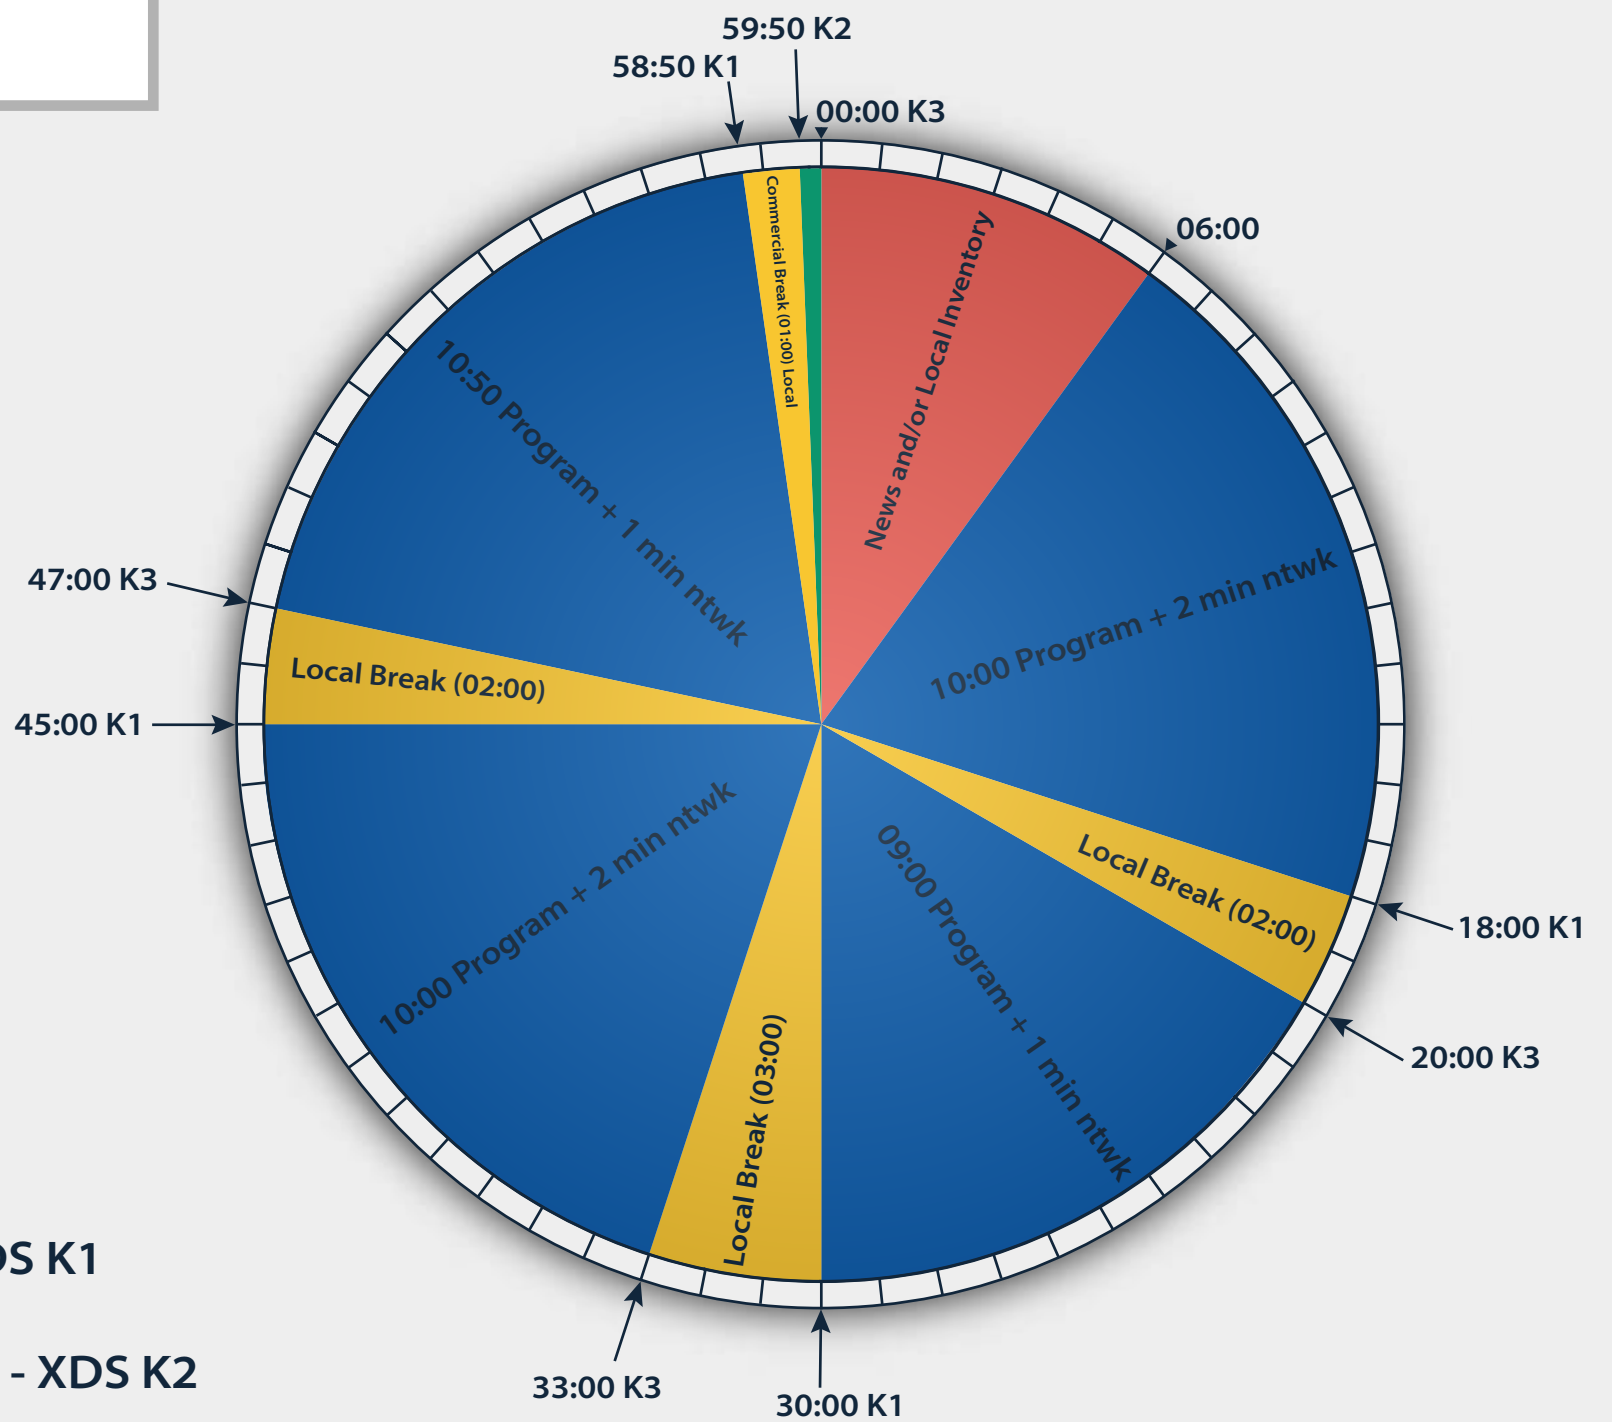

AUDIO10

The Michael Medved Show

Weekdays 3pm - 6pm

- News/Local
- Talk Segment
- Local Break
- Station ID

Available for Digital Download via Trucast/FTP

Audio 1 Support | support@audio1.com
Audio 1 Technical Assistance | 866-707-7490
www.audio1.com