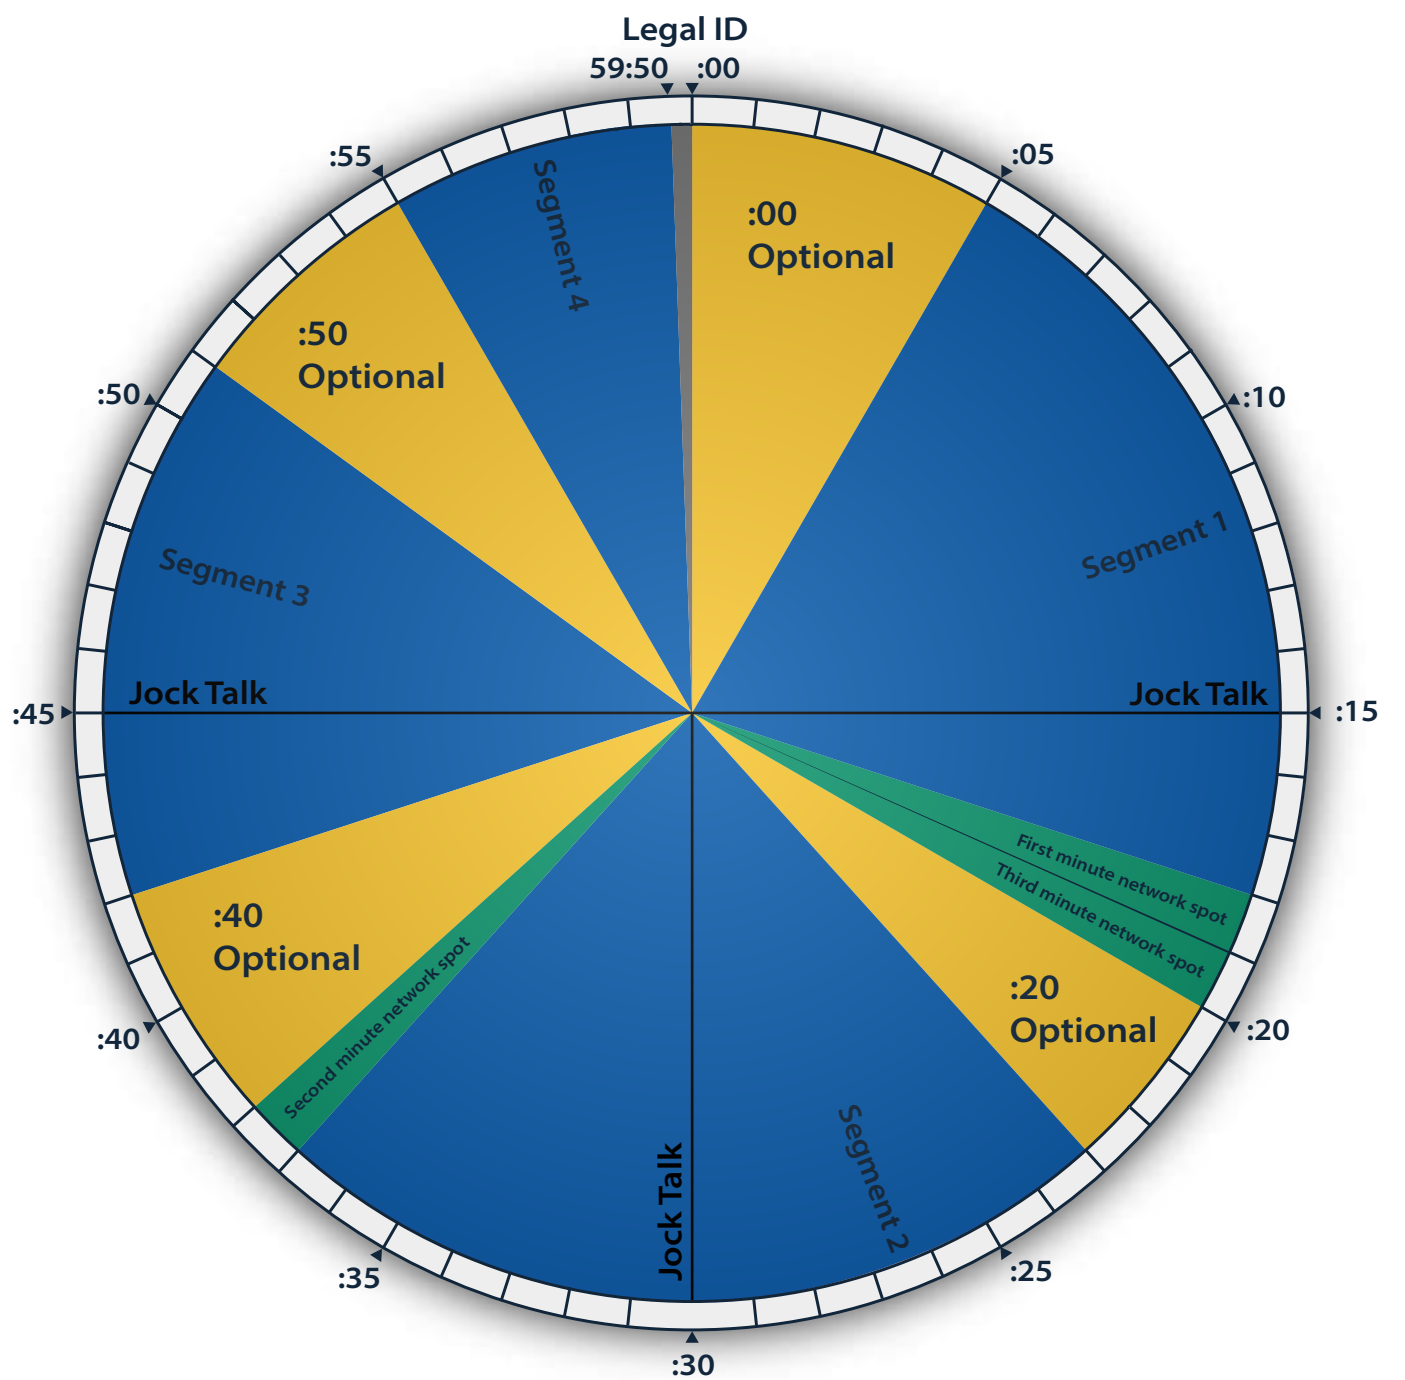

# AUDIO10

## Amen

- Music Segment
- Local Spot
- Network Spot

Delivered: Trucast Pro, Radio Suite or FTP/Trucast Auto-Ingest

Jock Breaks Optional

Network Ad Time: 3 min/hr

Local Ad Time: 8-12 min/hr

All Network & Local Breaks Floating