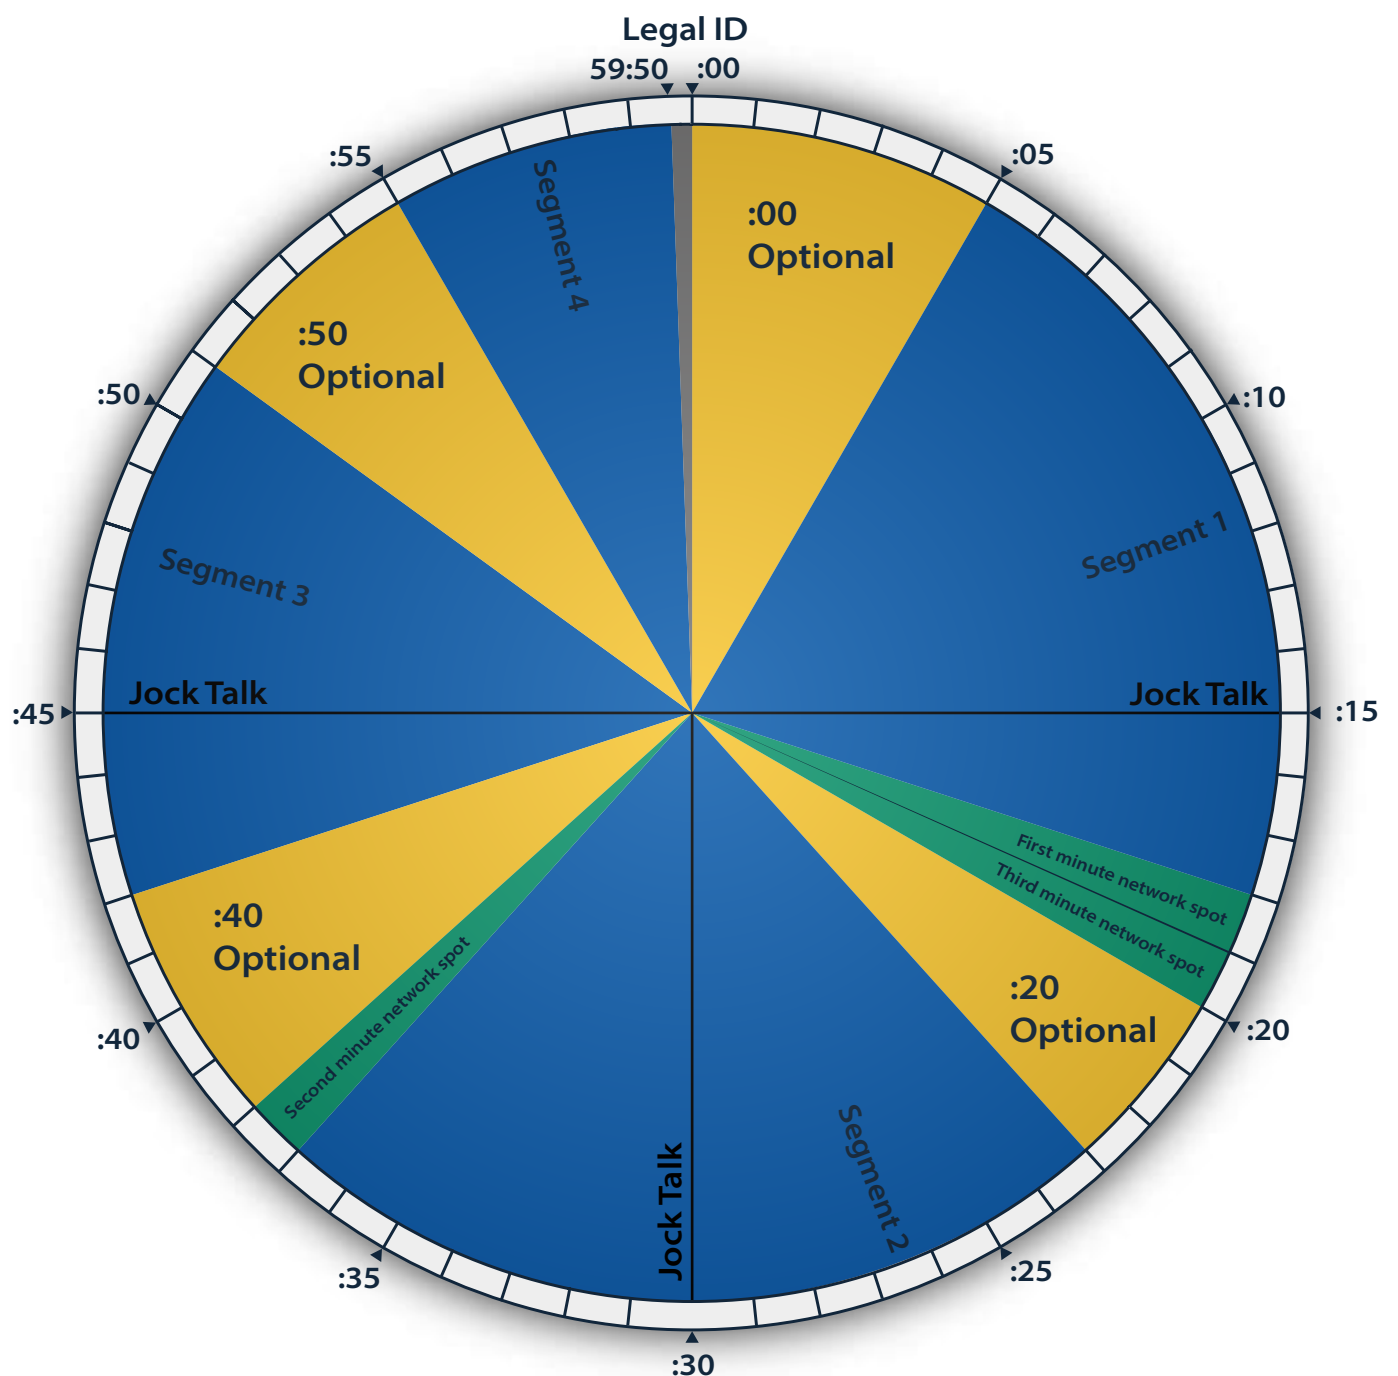

AUDIO10

Bumpin'

- Music Segment
- Local Spot
- Network Spot

Delivered: Trucast Pro, Radio Suite or FTP/Trucast Auto-Ingest

Jock Breaks Optional

Network Ad Time: 3 min/hr

Local Ad Time: 8-12 min/hr

All Network & Local Breaks Floating