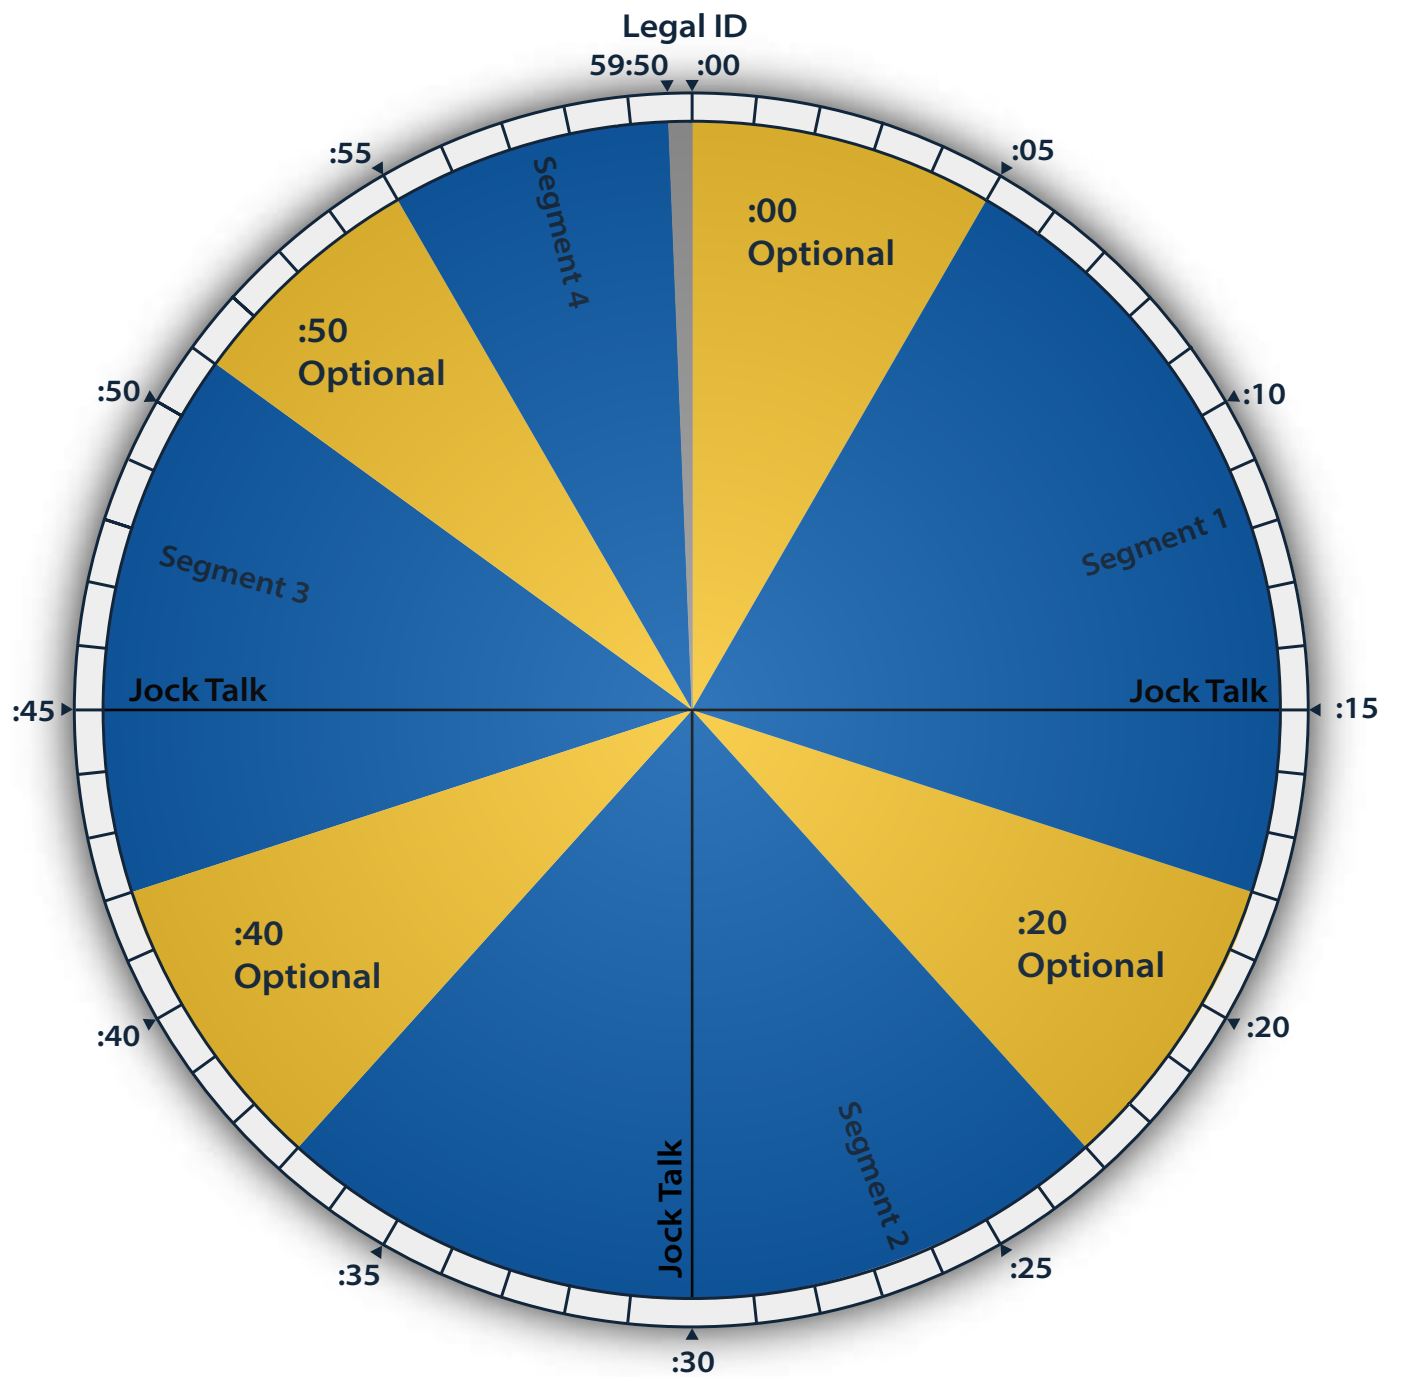

AUDIO10

Christmas 24/7

- Music Segment
- Local Spot

Delivered: Trucast Pro, Radio Suite or FTP/Trucast Auto-Ingest
All Local Breaks and Jock Talk Are Optional and/or Floating
24/7 Commercial Free Is Available
Local Ad Time: Stations Choice