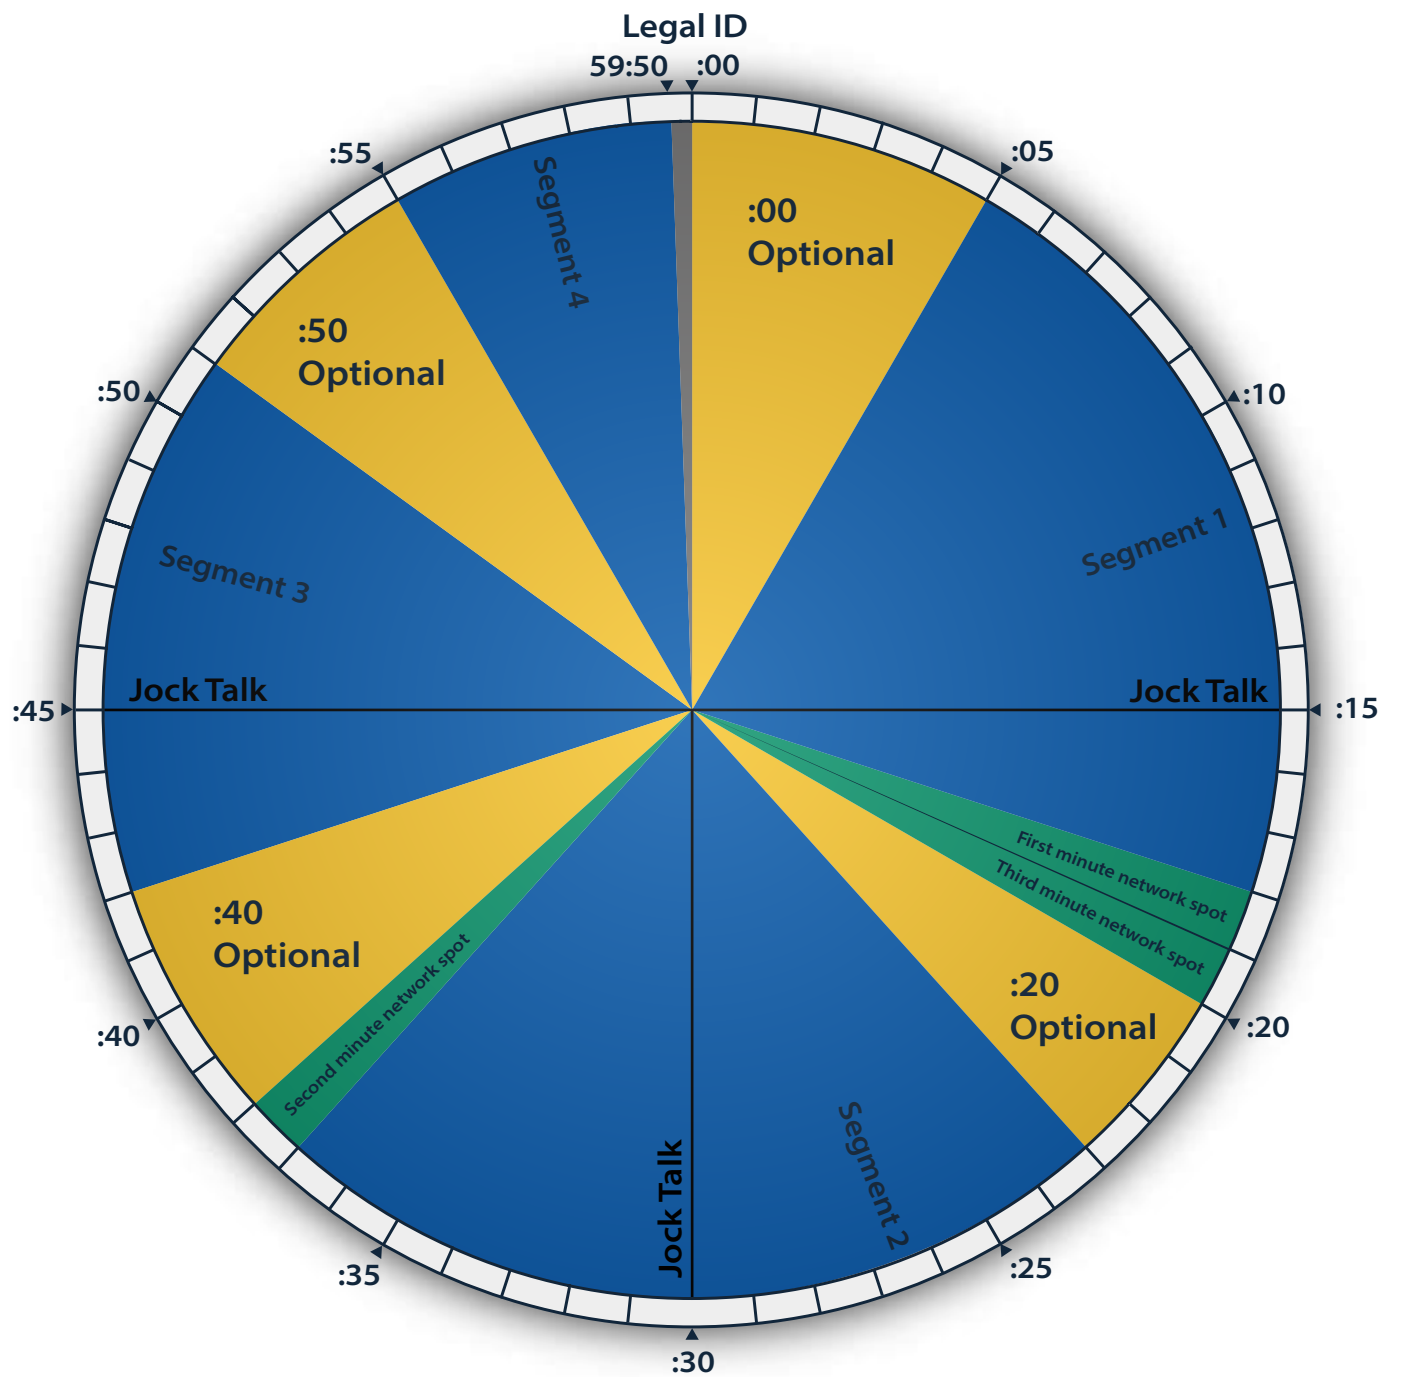

# AUDIO10

## Everything

- Music Segment
- Local Spot
- Network Spot

Delivered: Trucast Pro, Radio Suite or FTP/Trucast Auto-Ingest

Jock Breaks Optional

Network Ad Time: 3 min/hr

Local Ad Time: 8-12 min/hr

All Network & Local Breaks Floating