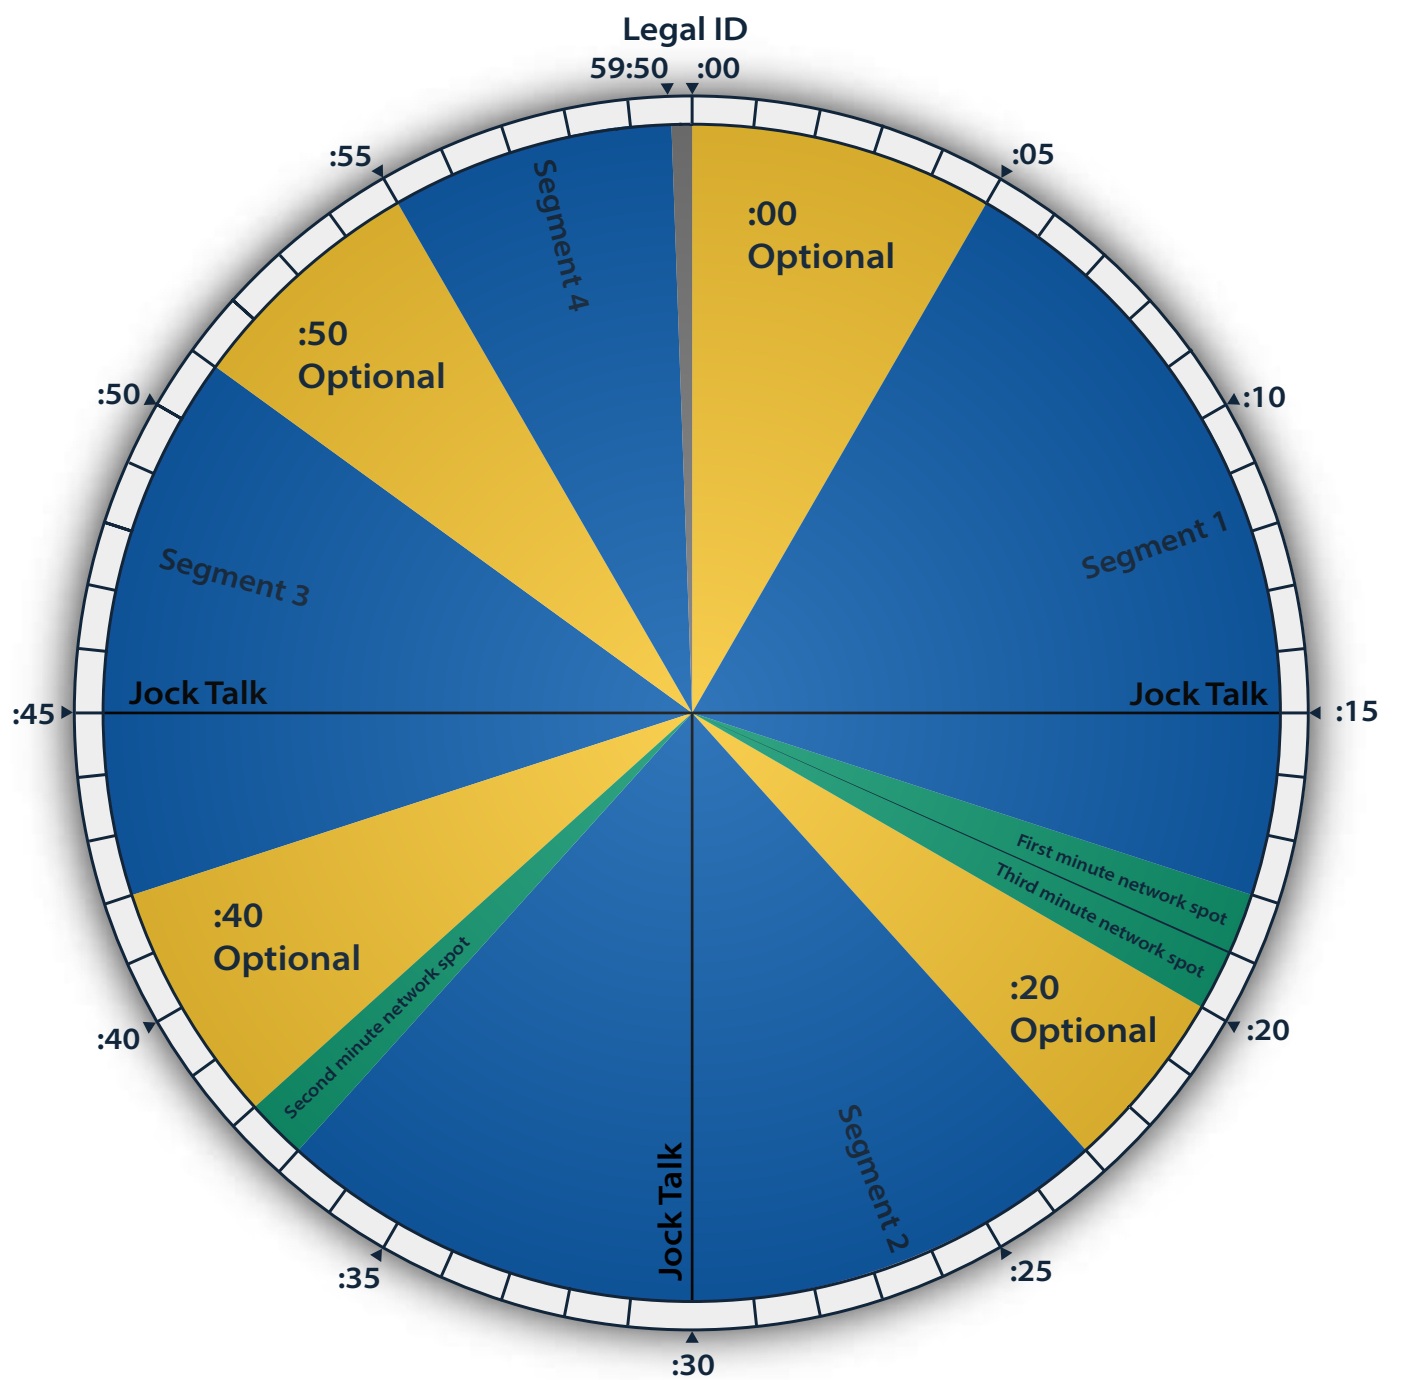

AUDIO10

FM

- Music Segment
- Local Spot
- Network Spot

Delivered: Trucast Pro, Radio Suite or FTP/Trucast Auto-Ingest

Jock Breaks Optional

Network Ad Time: 3 min/hr

Local Ad Time: 8-12 min/hr

All Network & Local Breaks Floating