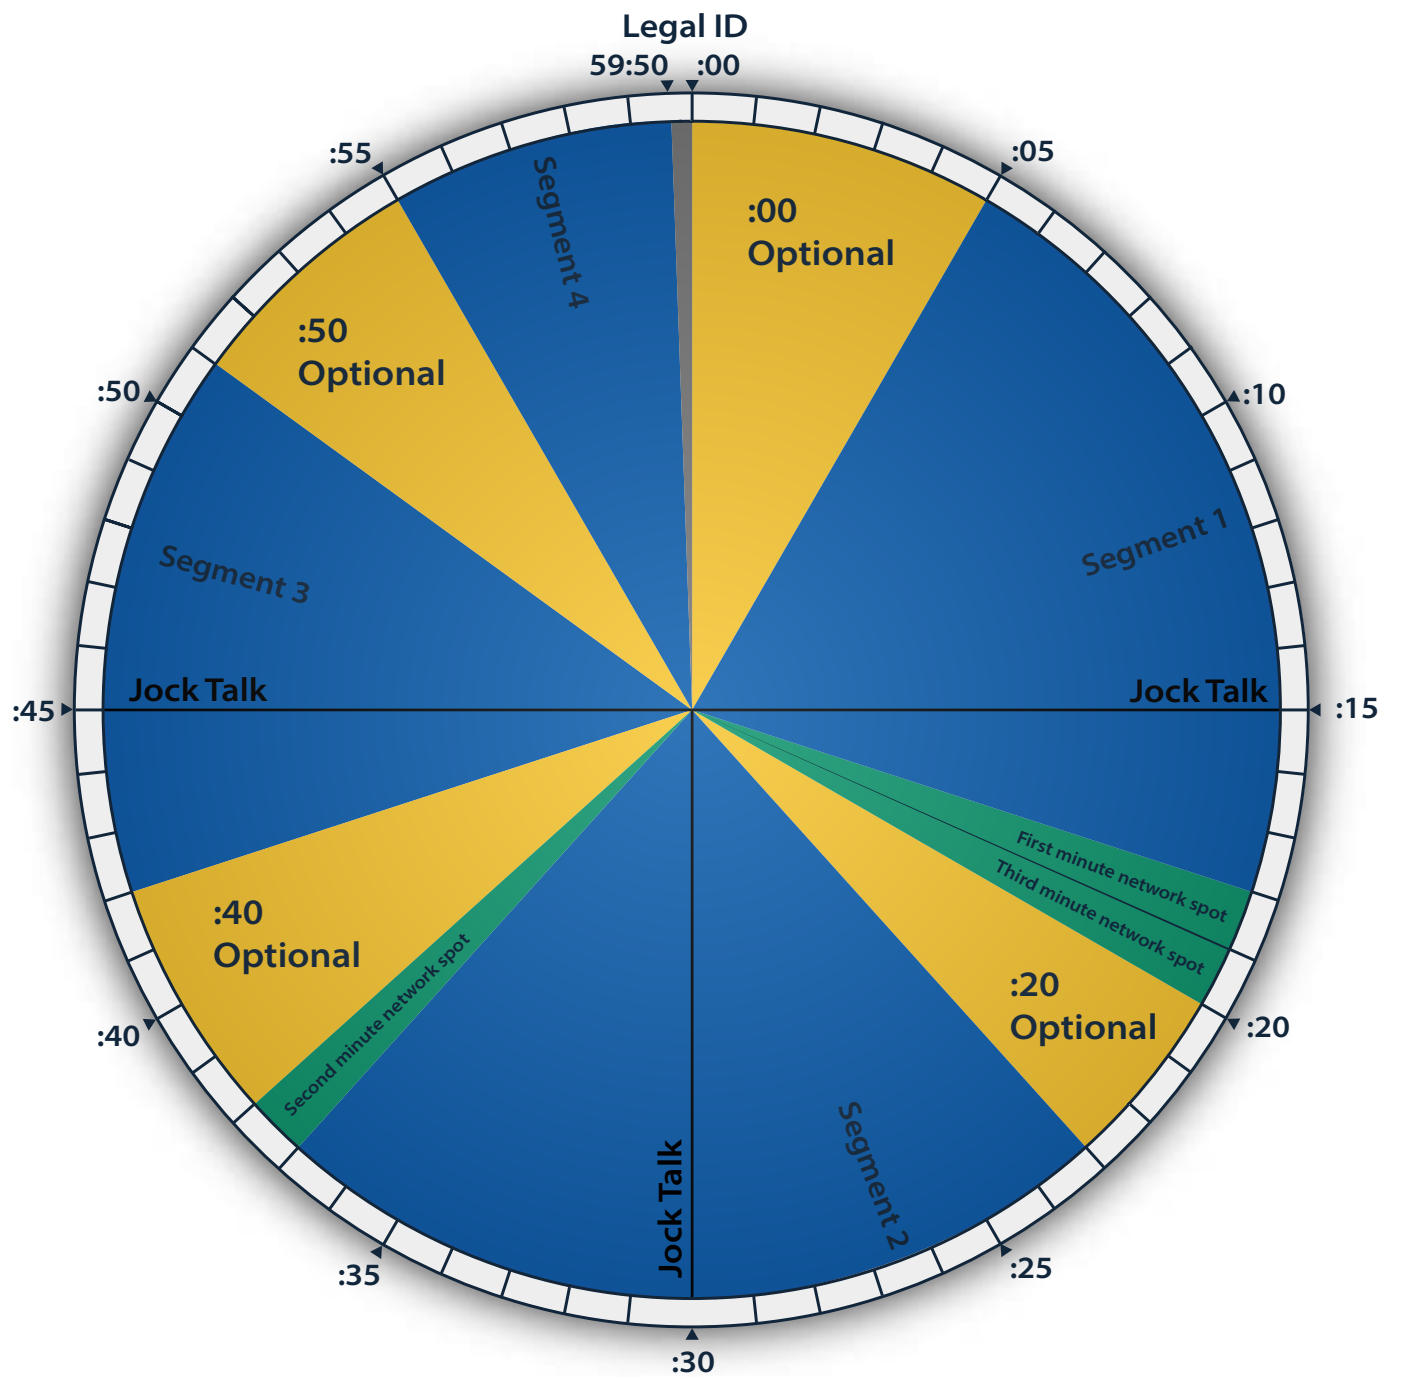

AUDIO10

Grace FM

- Music Segment
- Local Spot
- Network Spot

Delivered: Trucast Pro, Radio Suite or FTP/Trucast Auto-Ingest

Jock Breaks Optional

Network Ad Time: 3 min/hr

Local Ad Time: 8-12 min/hr

All Network & Local Breaks Floating