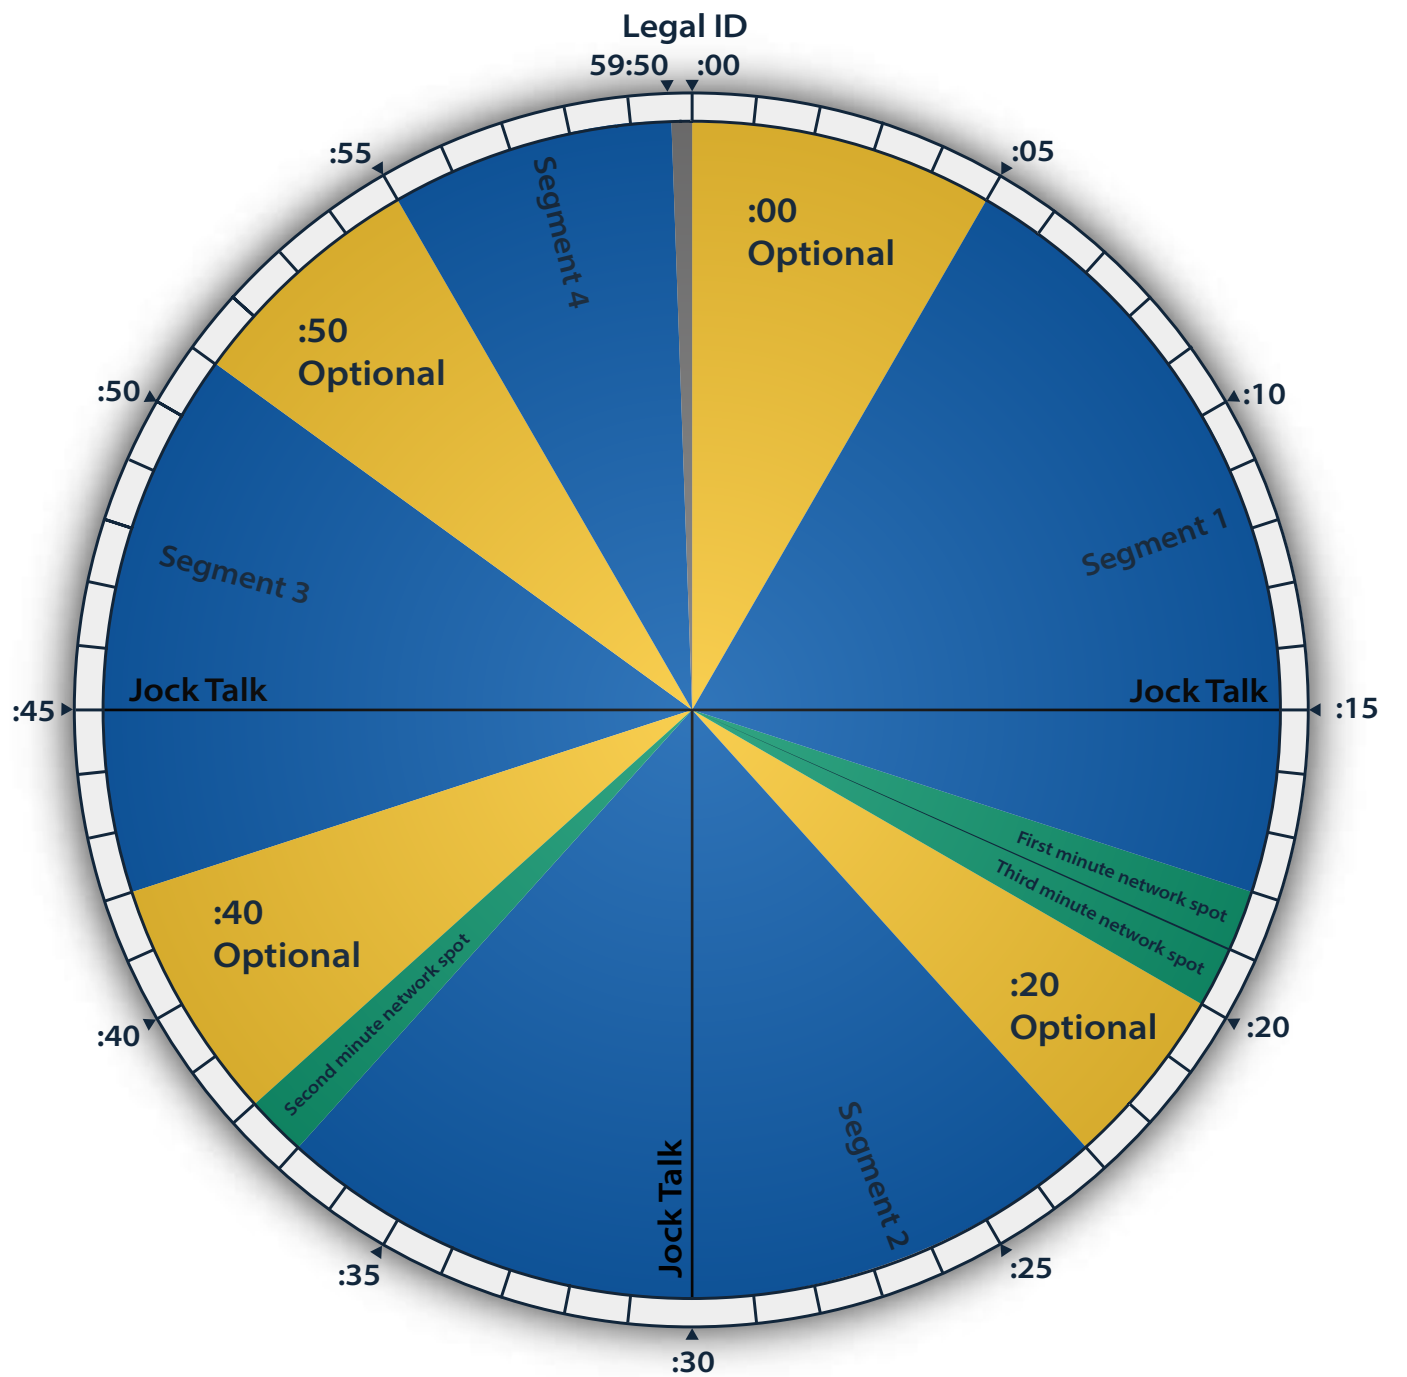

# AUDIO10

## Jamz

- Music Segment
- Local Spot
- Network Spot

Delivered: Trucast Pro, Radio Suite or FTP/Trucast Auto-Ingest

Jock Breaks Optional

Network Ad Time: 3 min/hr

Local Ad Time: 8-12 min/hr

All Network & Local Breaks Floating