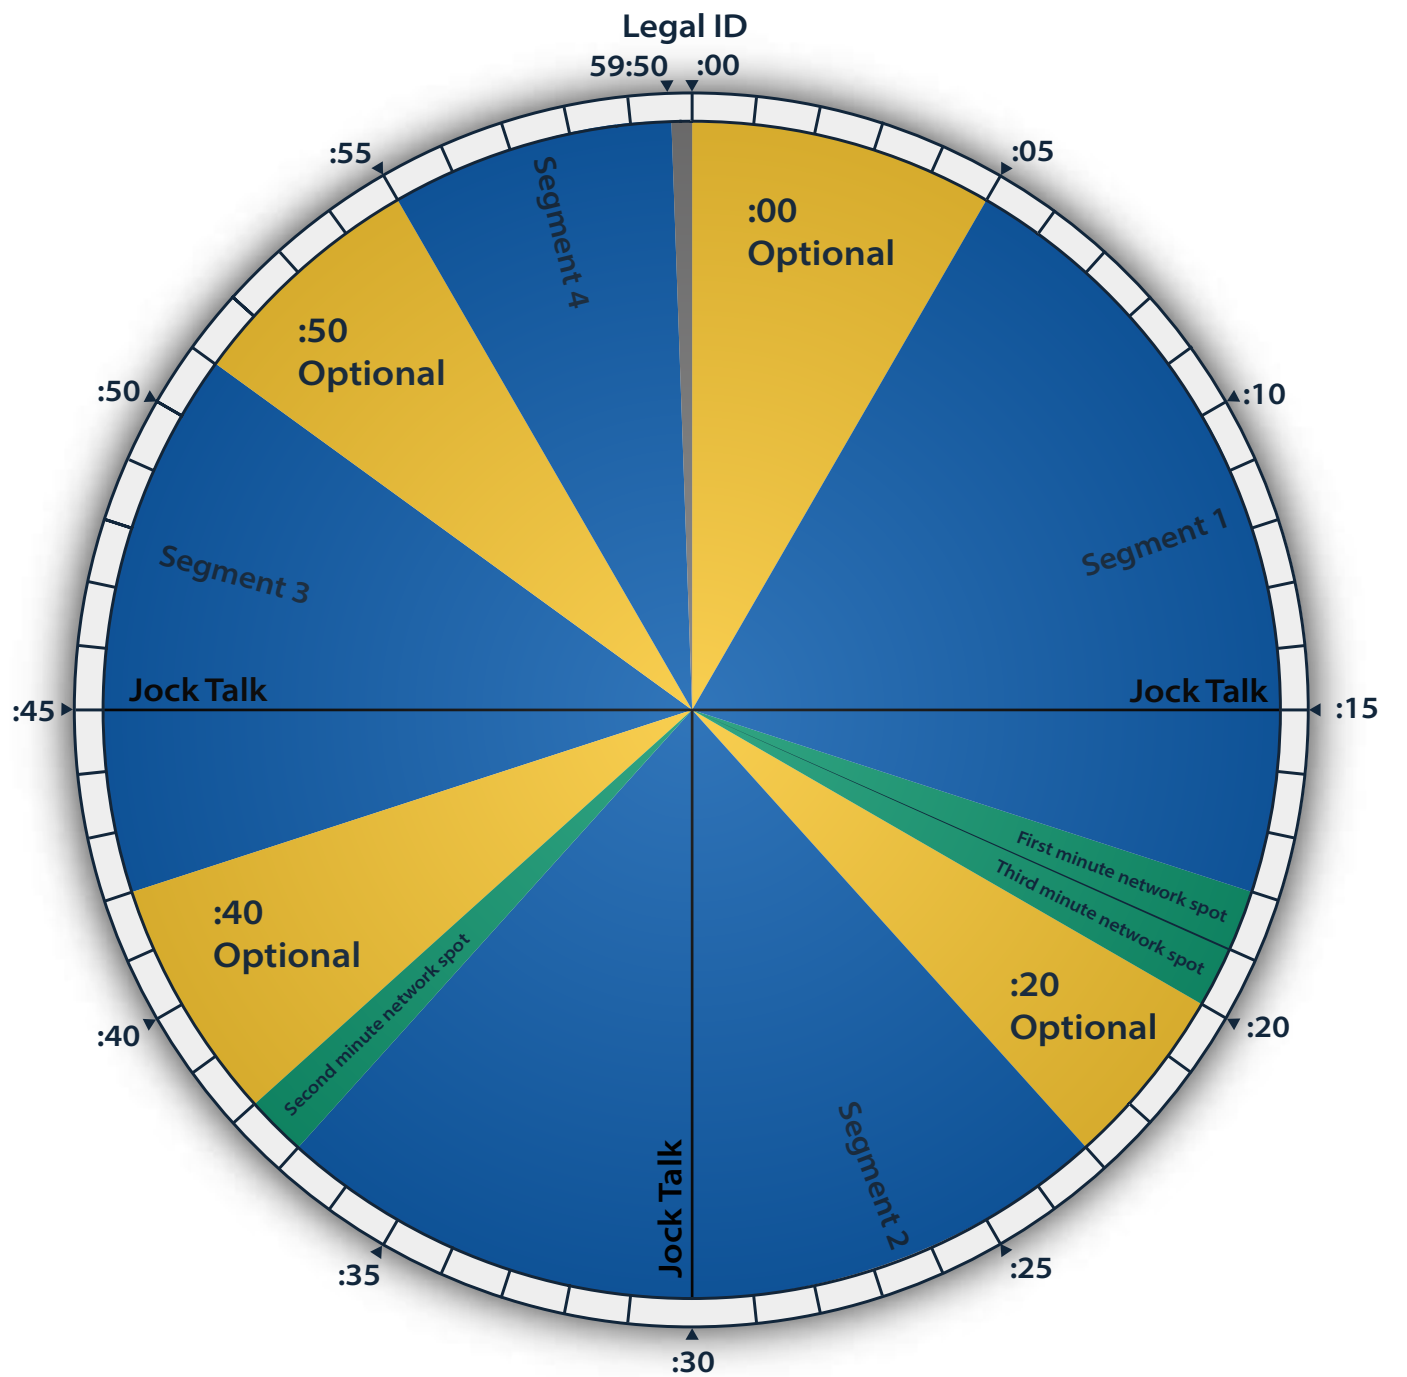

AUDIO10

Pachanga

- Music Segment
- Local Spot
- Network Spot

Delivered: Trucast Pro, Radio Suite or FTP/Trucast Auto-Ingest

Jock Breaks Optional

Network Ad Time: 3 min/hr

Local Ad Time: 8-12 min/hr

All Network & Local Breaks Floating