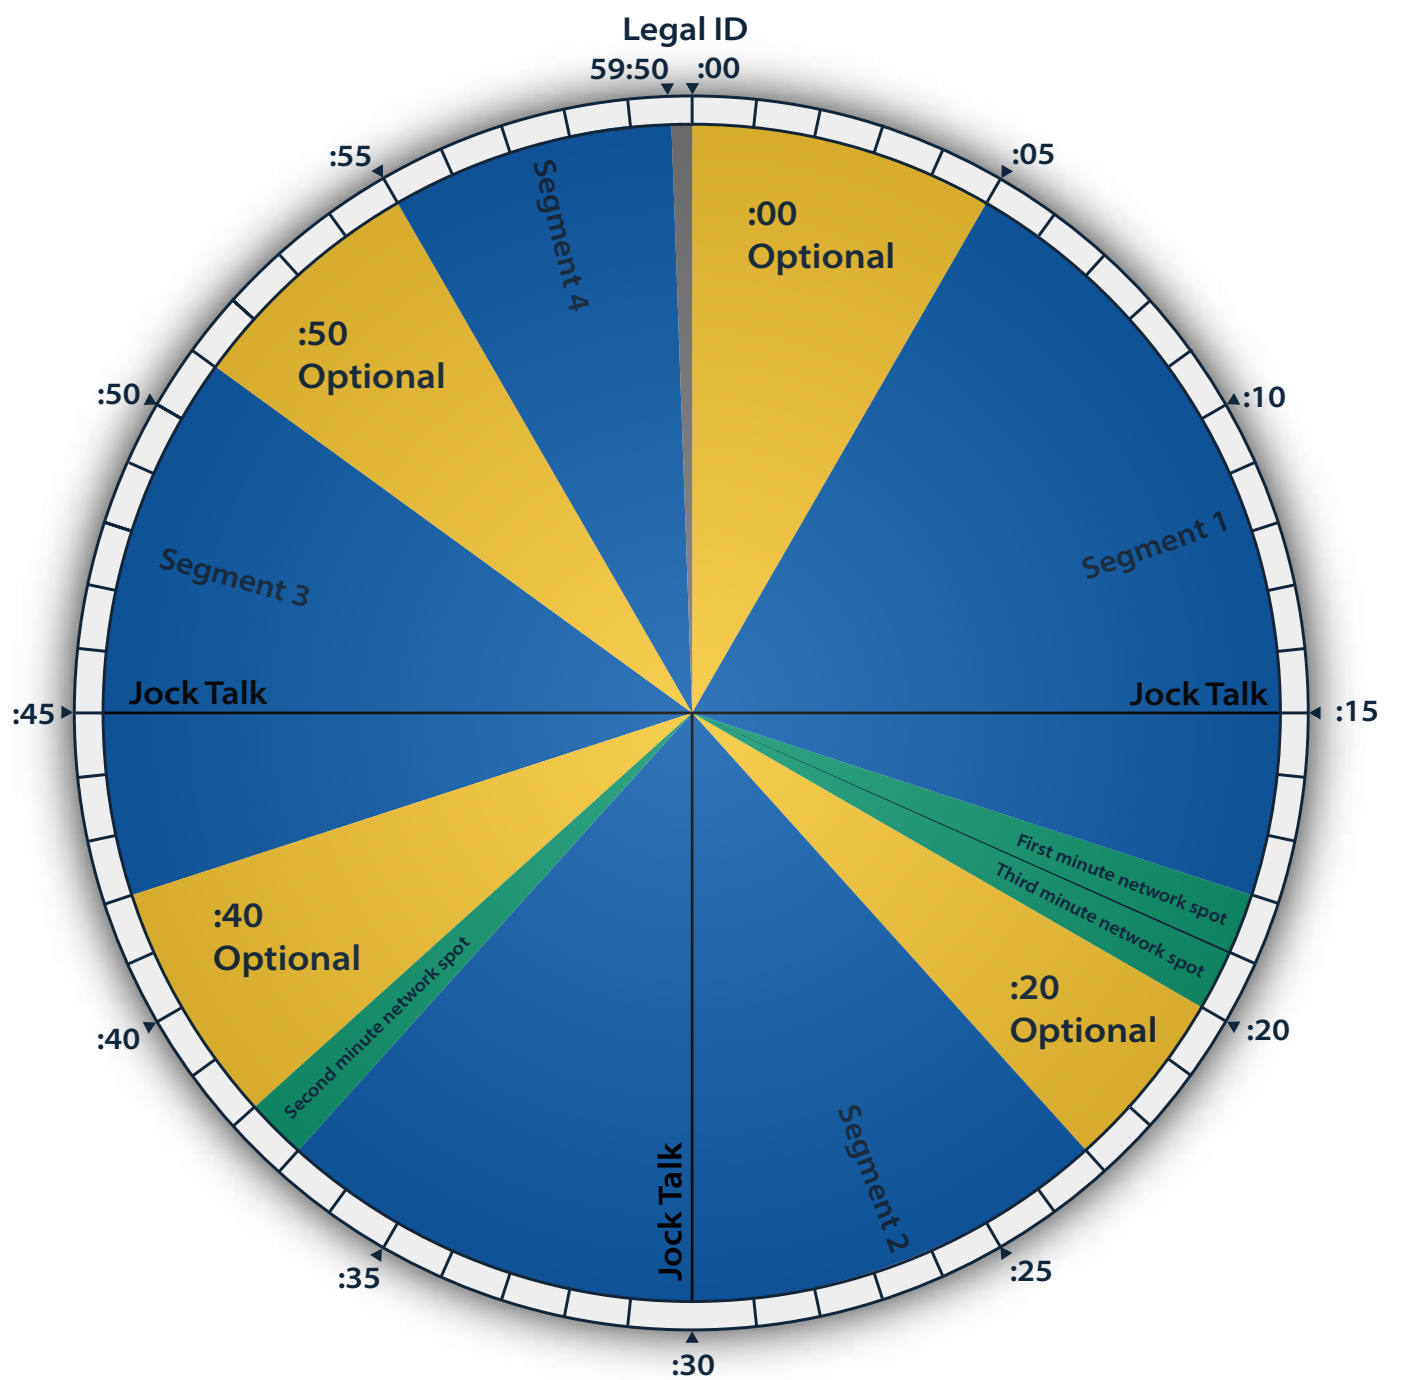

AUDIO10

Play FM

- Music Segment
- Local Spot
- Network Spot

Delivered: Trucast Pro, Radio Suite or FTP/Trucast Auto-Ingest

Jock Breaks Optional

Network Ad Time: 3 min/hr

Local Ad Time: 8-12 min/hr

All Network & Local Breaks Floating