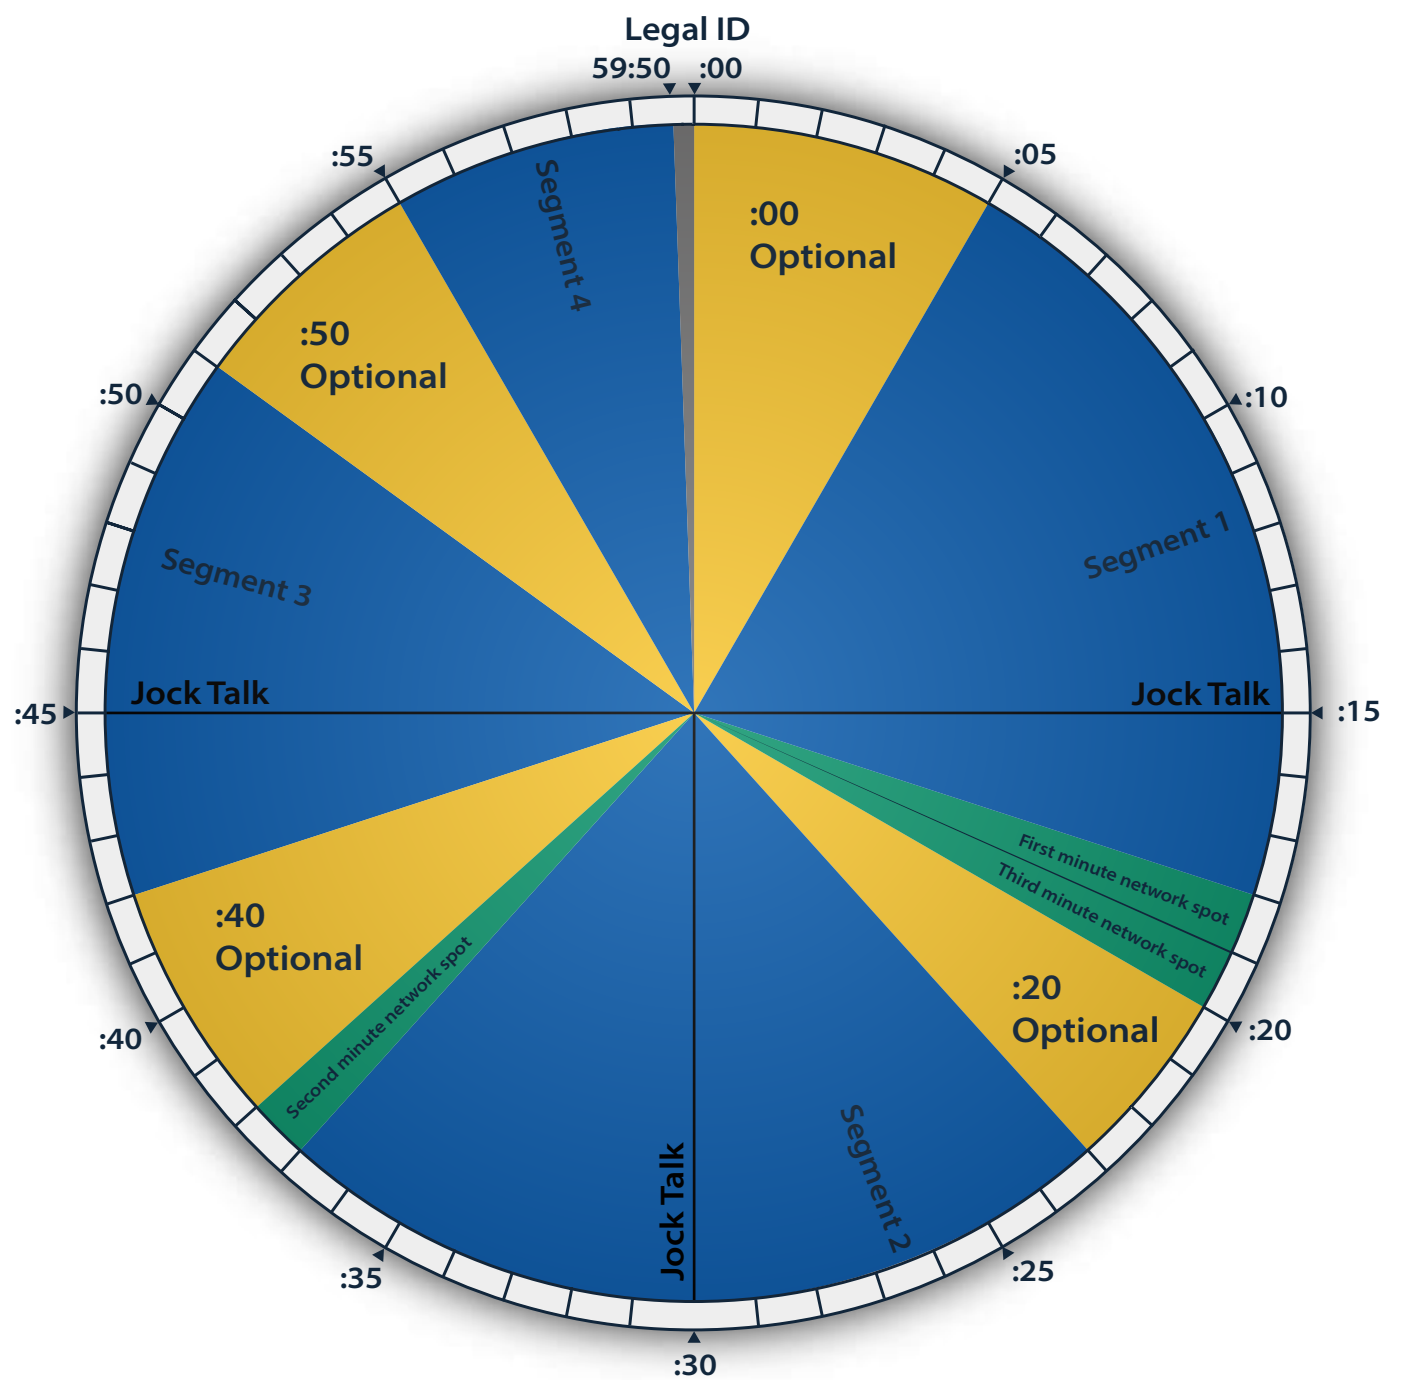

AUDIO10

Retro Alt

- Music Segment
- Local Spot
- Network Spot

Delivered: Trucast Pro, Radio Suite or FTP/Trucast Auto-Ingest

Jock Breaks Optional

Network Ad Time: 3 min/hr

Local Ad Time: 8-12 min/hr

All Network & Local Breaks Floating