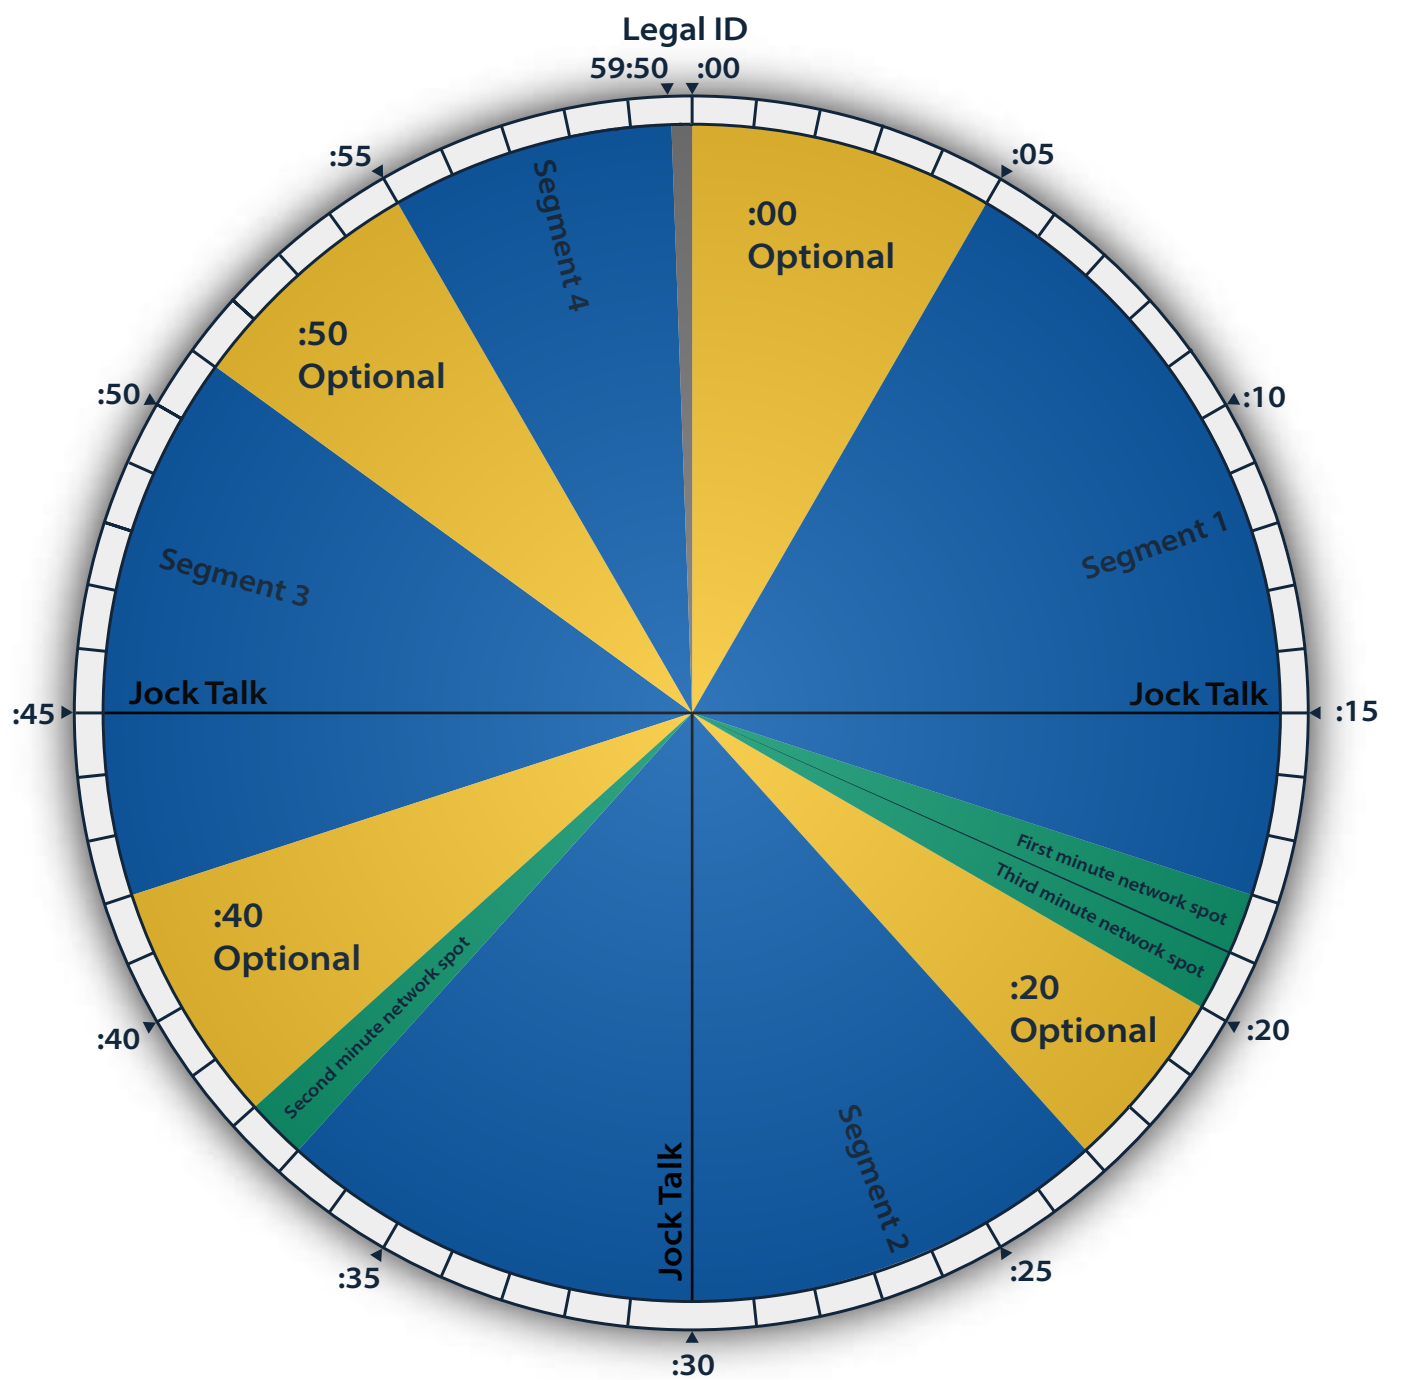

AUDIO10

Rewind

- Music Segment
- Local Spot
- Network Spot

Delivered: Trucast Pro, Radio Suite or FTP/Trucast Auto-Ingest

Jock Breaks Optional

Network Ad Time: 3 min/hr

Local Ad Time: 8-12 min/hr

All Network & Local Breaks Floating