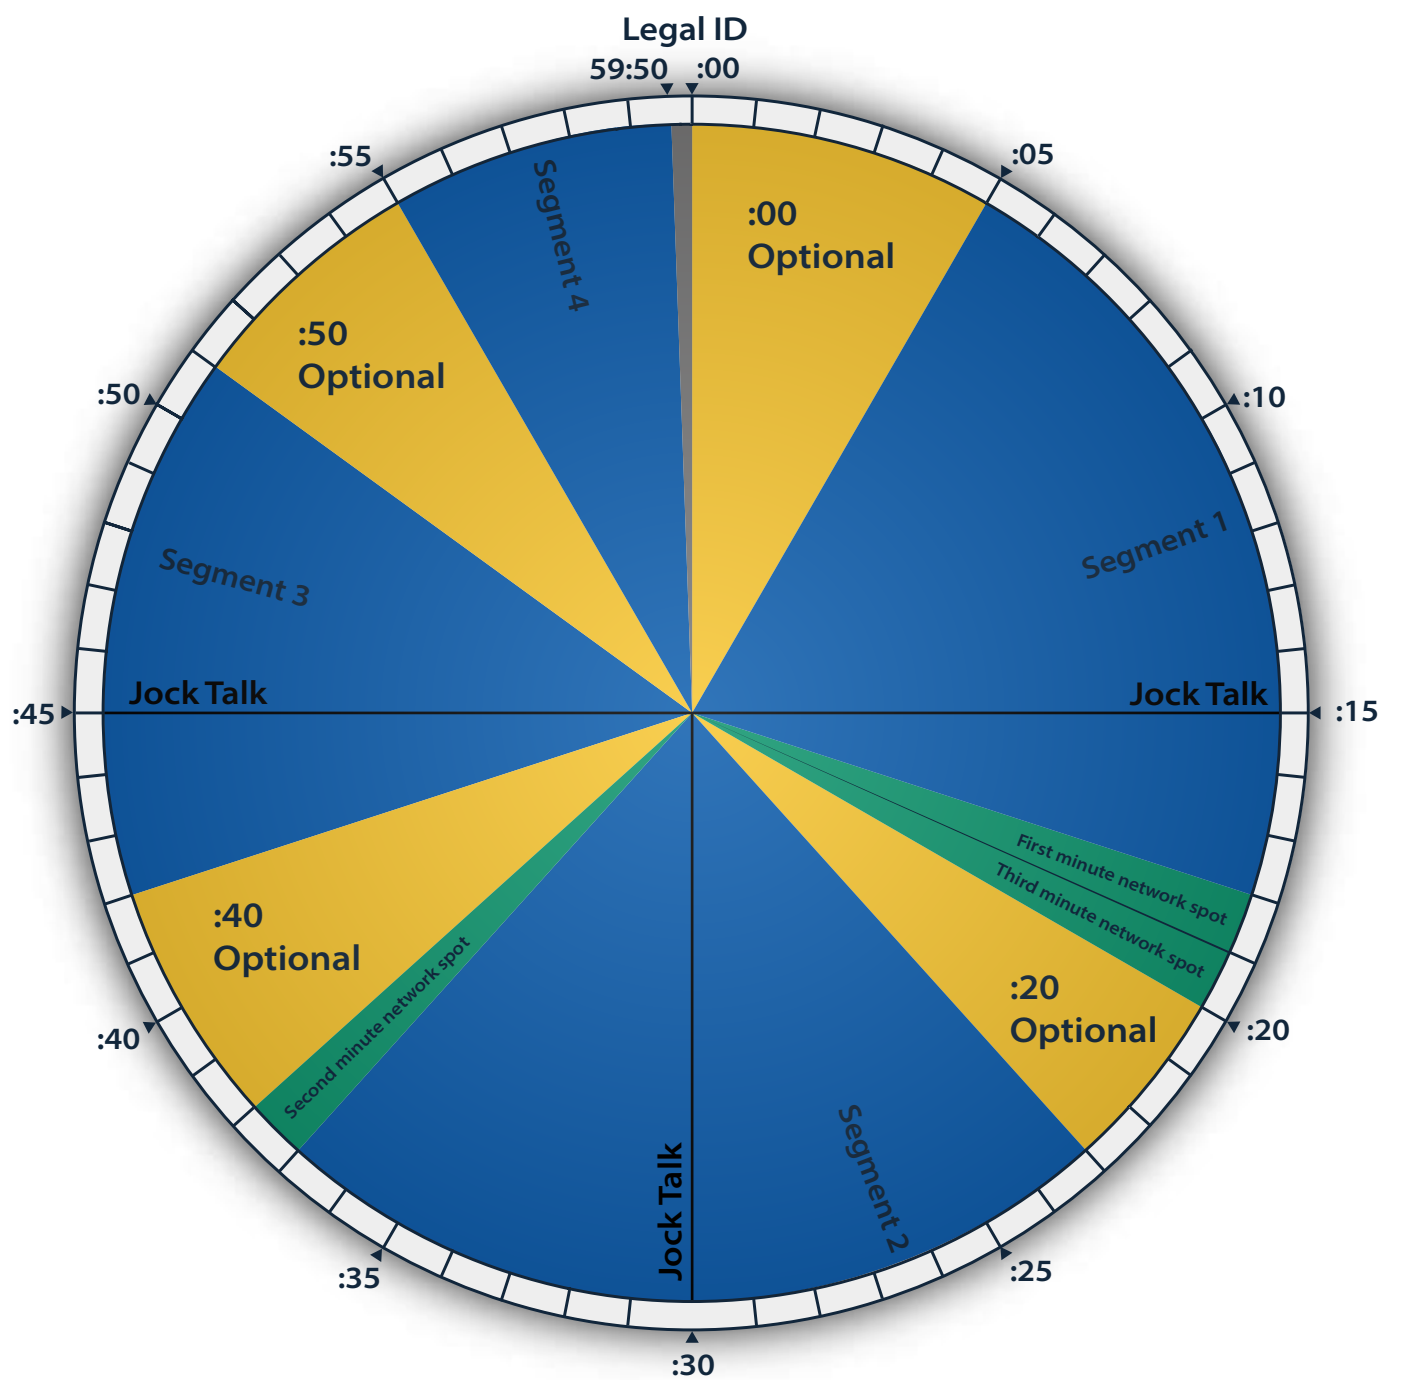

AUDIO10

Smooth Jazz

- Music Segment
- Local Spot
- Network Spot

Delivered: Trucast Pro, Radio Suite or FTP/Trucast Auto-Ingest

Jock Breaks Optional

Network Ad Time: 3 min/hr

Local Ad Time: 8-12 min/hr

All Network & Local Breaks Floating