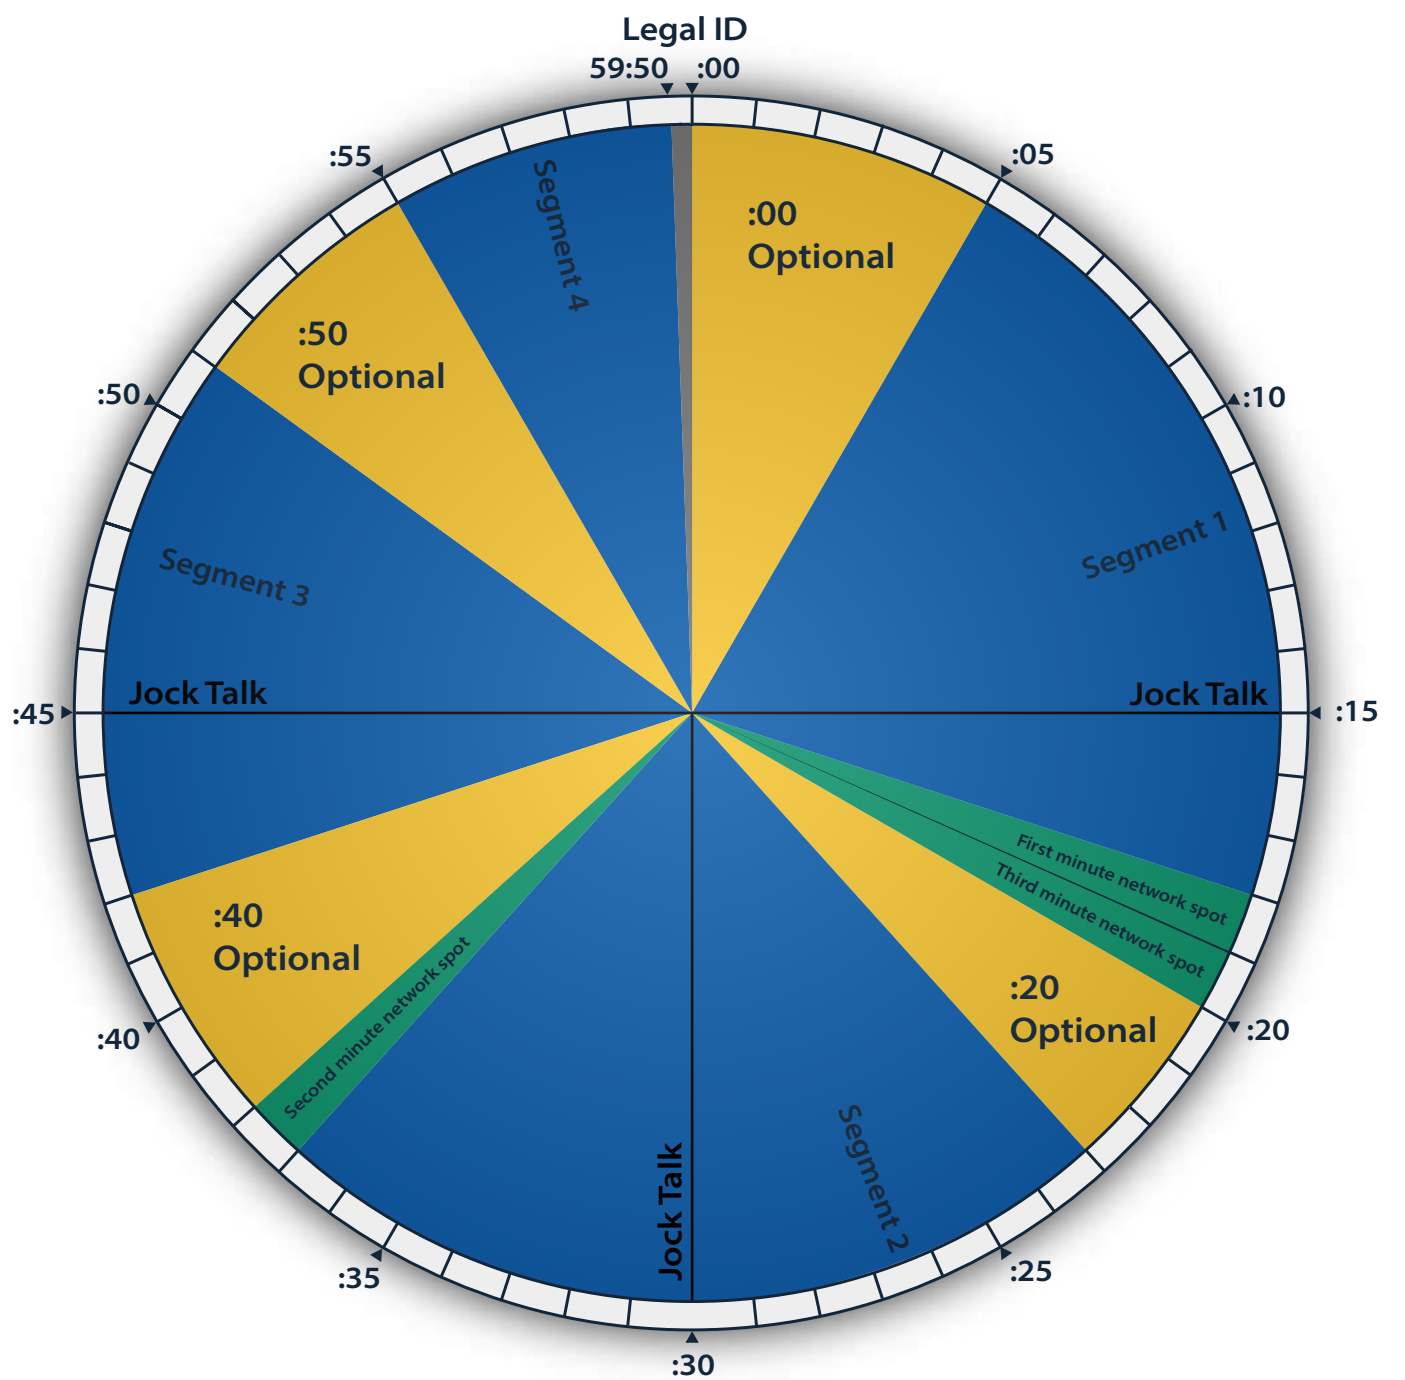

AUDIO10

The Legend

- Music Segment
- Local Spot
- Network Spot

Delivered: Trucast Pro, Radio Suite or FTP/Trucast Auto-Ingest

Jock Breaks Optional

Network Ad Time: 3 min/hr

Local Ad Time: 8-12 min/hr

All Network & Local Breaks Floating