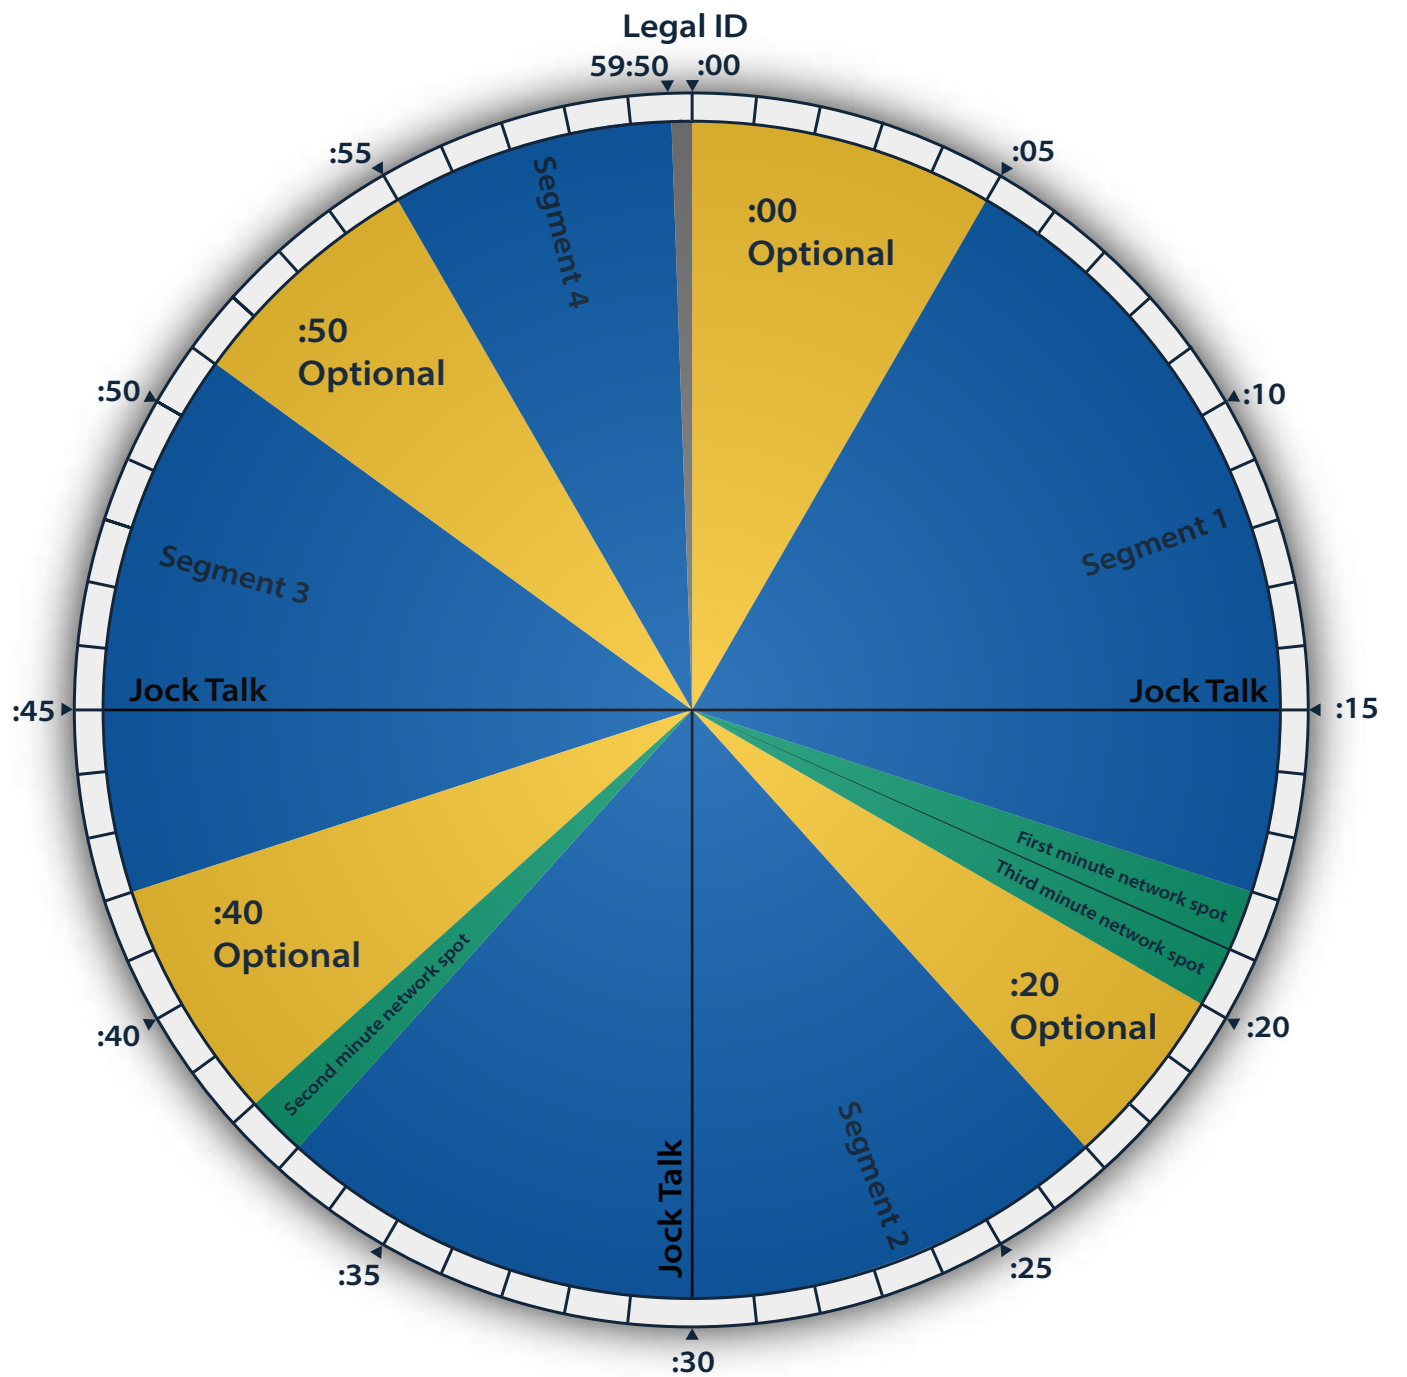

AUDIO10

The Rebel

- Music Segment
- Local Spot
- Network Spot

Delivered: Trucast Pro, Radio Suite or FTP/Trucast Auto-Ingest

Jock Breaks Optional

Network Ad Time: 3 min/hr

Local Ad Time: 8-12 min/hr

All Network & Local Breaks Floating