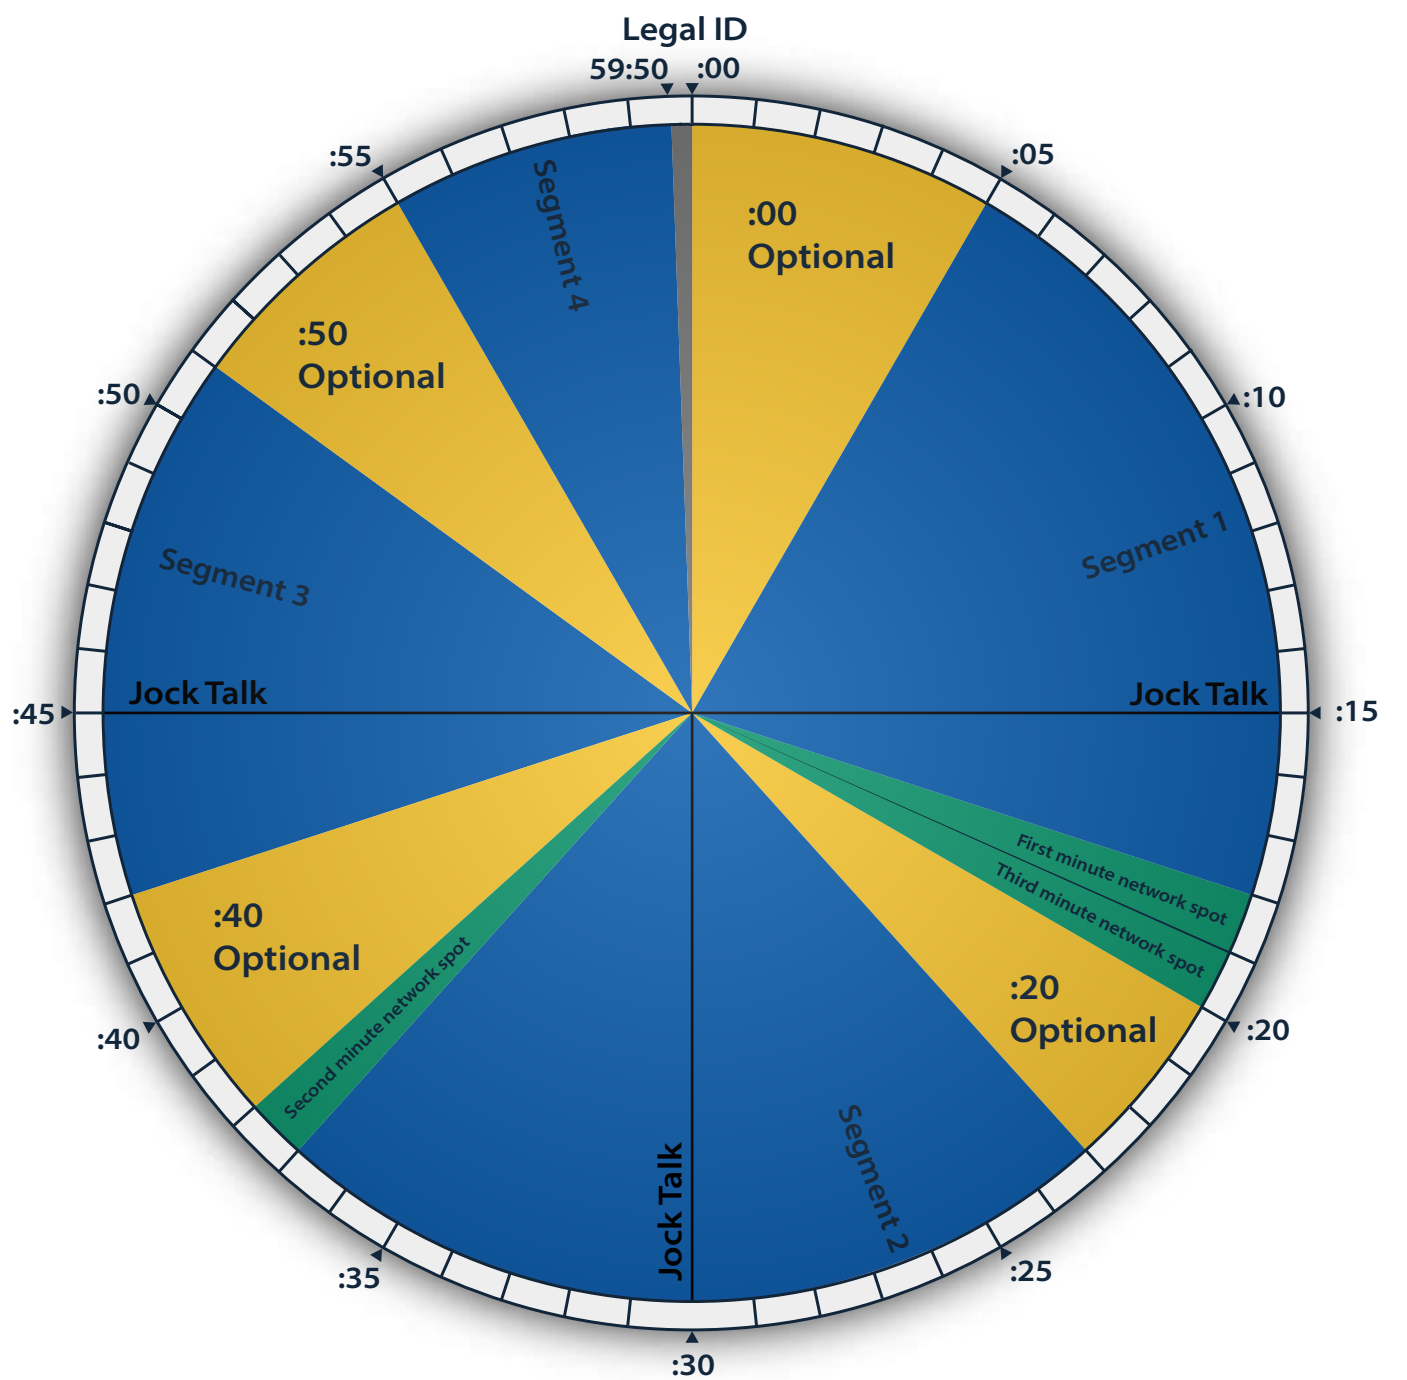

AUDIO10

The X - Classic Rock

- Music Segment
- Local Spot
- Network Spot

Delivered: Trucast Pro, Radio Suite or FTP/Trucast Auto-Ingest

Jock Breaks Optional

Network Ad Time: 3 min/hr

Local Ad Time: 8-12 min/hr