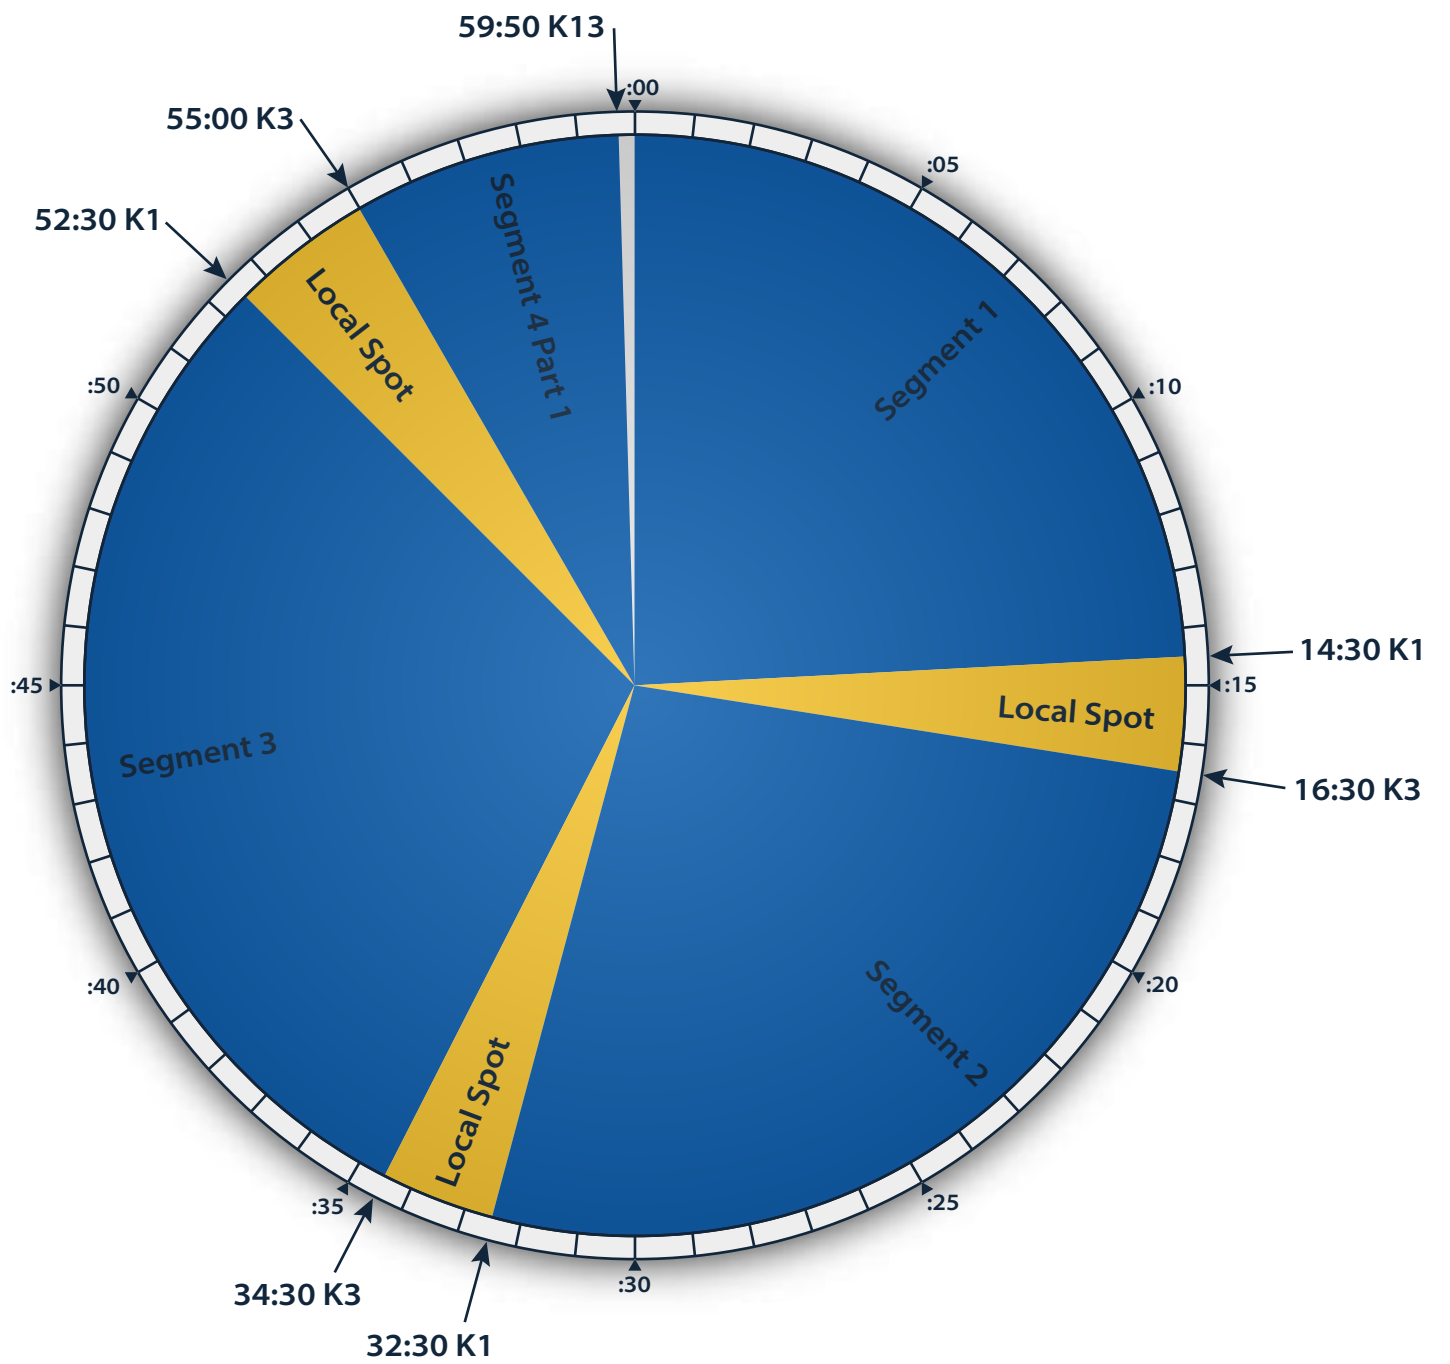

## Chop Shop

### Hour Clock One

- Talk Segment
- Local Spot

- Relay 1 – Local Break K1
- Relay 2 – Rejoin K3
- Relay 3 – Top Of The Hour / Legal ID K2

### Hour Clock Two

- Talk Segment
- Local Spot

- Relay 1 – Local Break K1
- Relay 2 – Rejoin K3
- Relay 3 – Top Of The Hour / Legal ID K2