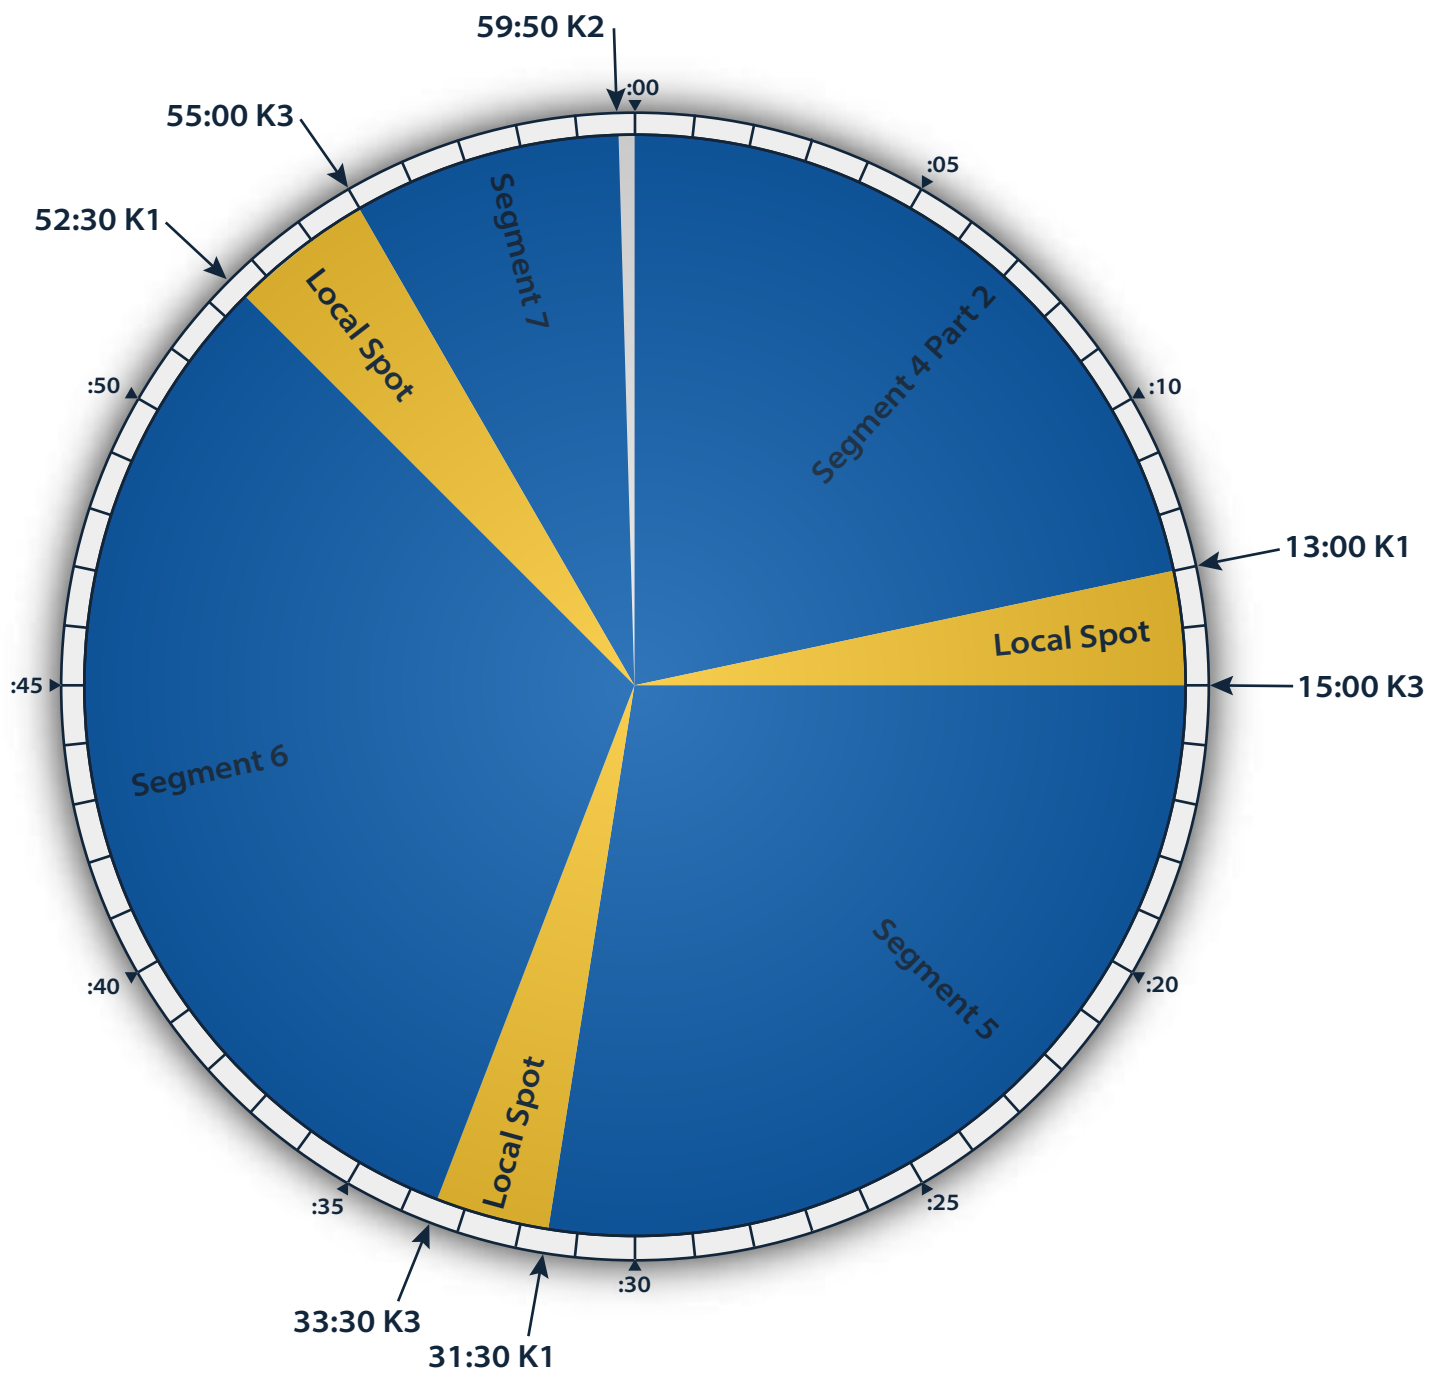

### Hour Clock One

- Talk Segment
- Local Spot

- Relay 1 – Local Break K1
- Relay 2 – Rejoin K3
- Relay 3 – Top Of The Hour / Legal ID K2

### Hour Clock Two

- Talk Segment
- Local Spot

- Relay 1 – Local Break K1
- Relay 2 – Rejoin K3
- Relay 3 – Top Of The Hour / Legal ID K2