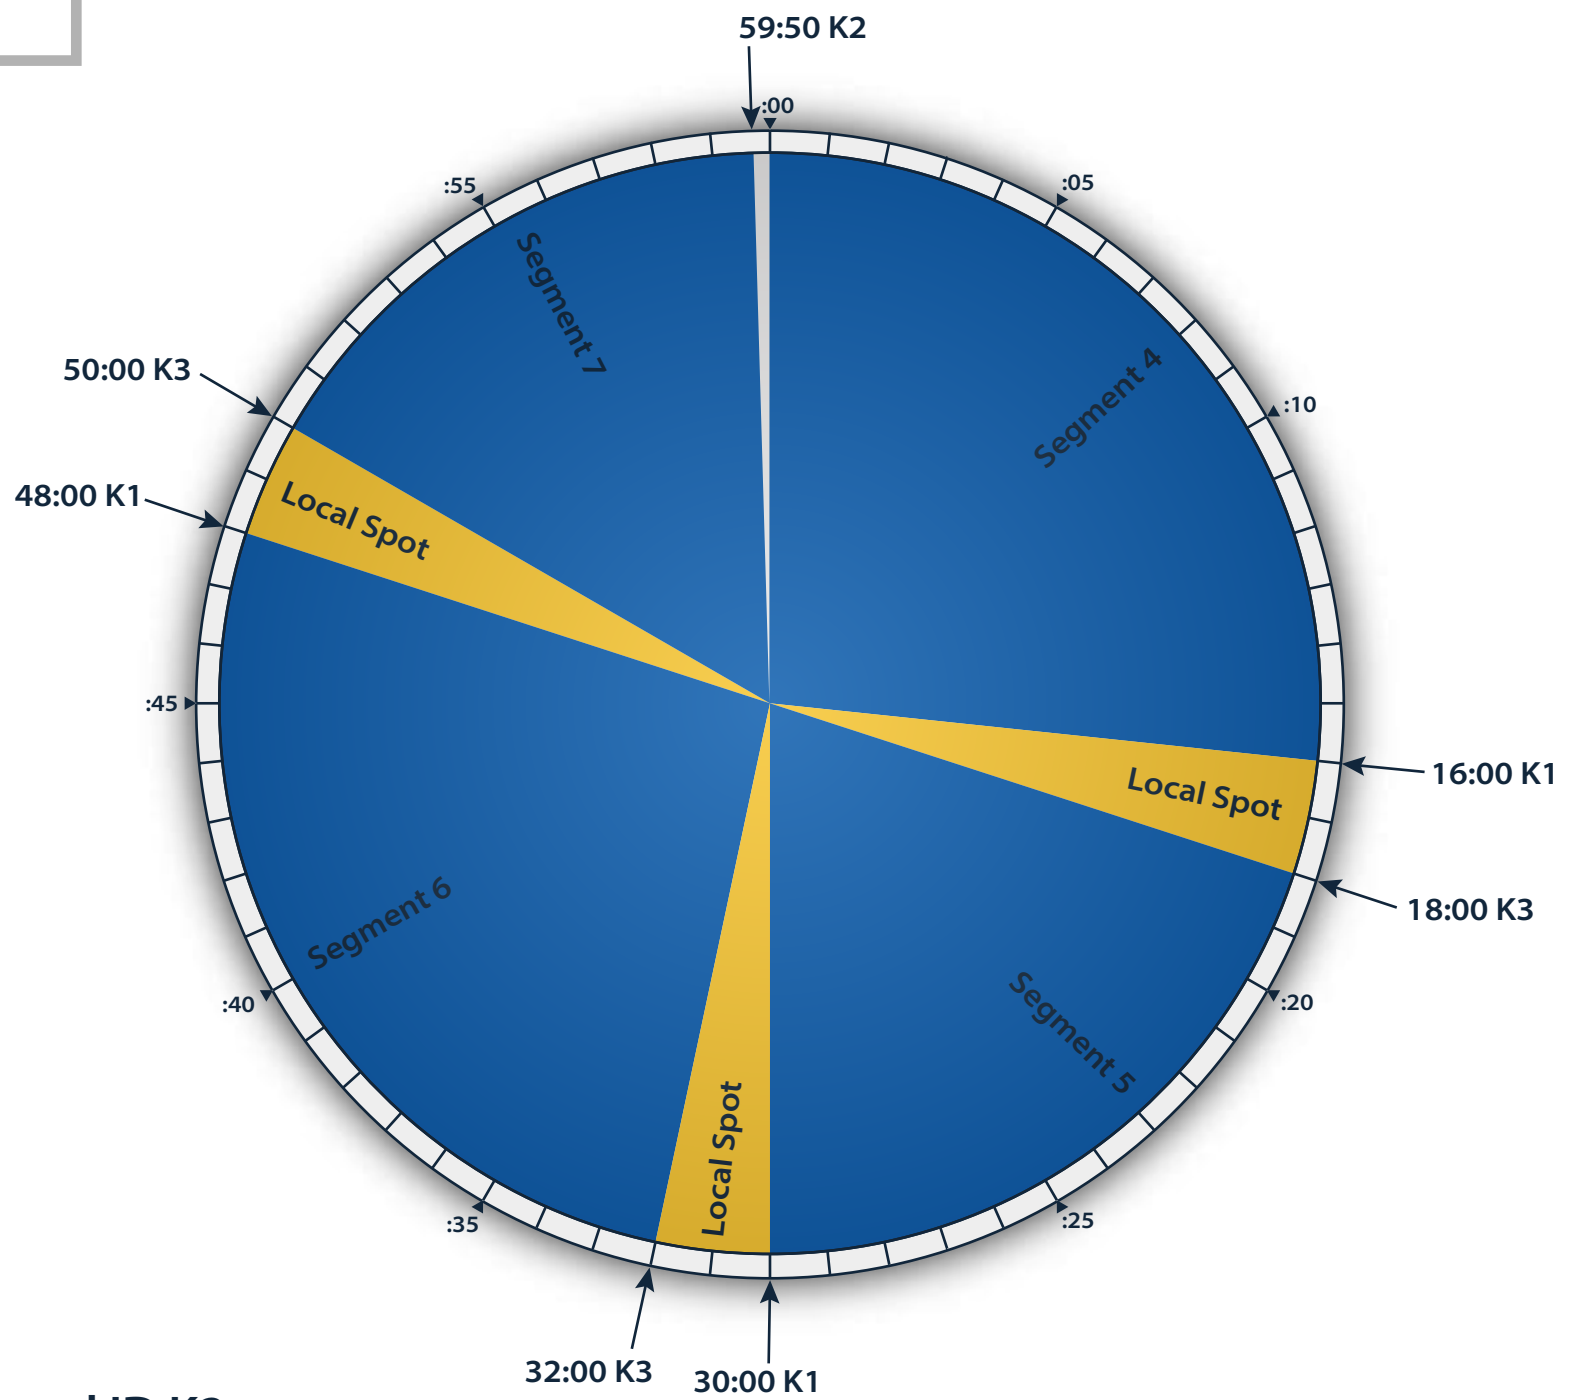

AUDIO10

Classic Rock Live

Hour Clock One

- Talk Segment
- Local Spot

- Relay 1 - Local Break K1
- Relay 2 - Rejoin K3
- Relay 3 - Top Of The Hour / Legal ID K2

Audio 1 Support | support@audio1.com
Audio 1 Technical Assistance | 866-707-7490
www.audio1.com

AUDIO10

Classic Rock Live

Hour Clock Two

- Talk Segment
- Local Spot

- Relay 1 – Local Break K1
- Relay 2 – Rejoin K3
- Relay 3 – Top Of The Hour / Legal ID K2

Audio 1 Support | support@audio1.com
Audio 1 Technical Assistance | 866-707-7490
www.audio1.com