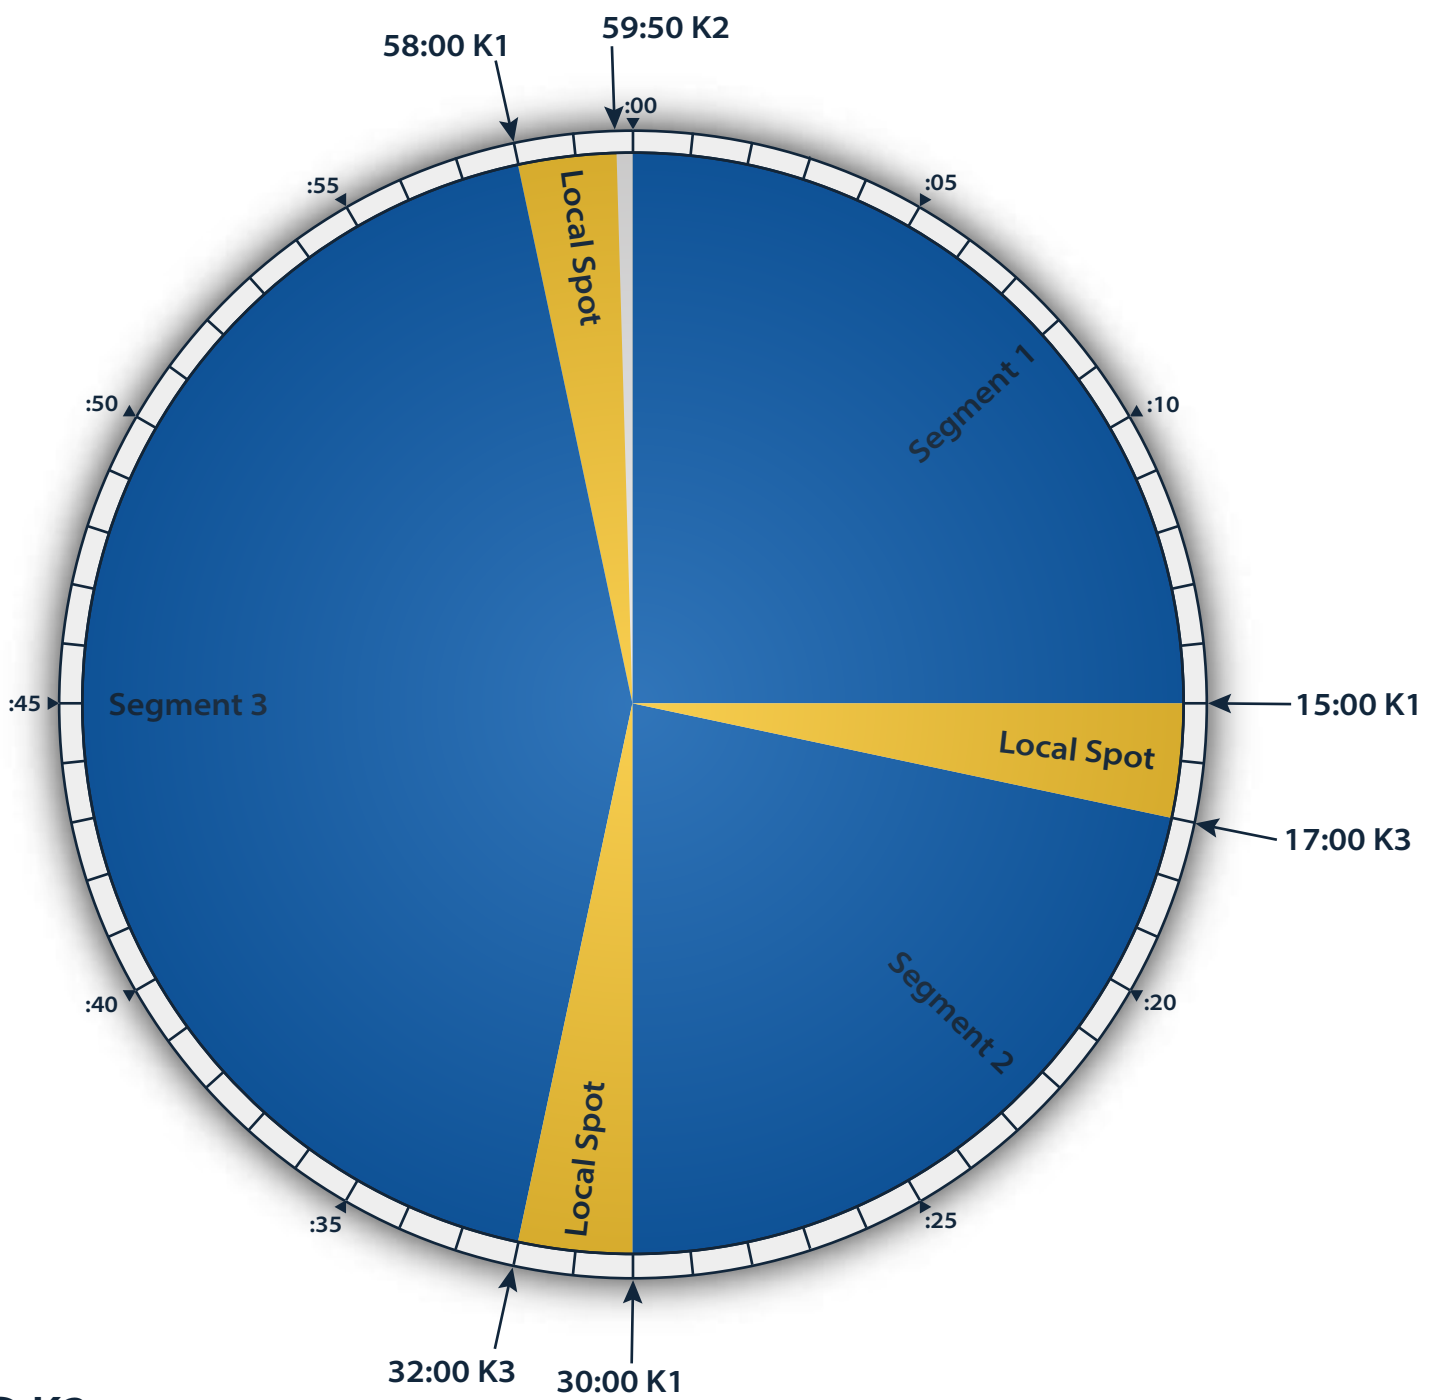

AUDIO10

Classic Rock Live

Hour Clock One

- Talk Segment
- Local Spot

- Relay 1 - Local Break K1
- Relay 2 - Rejoin K3
- Relay 3 - Top Of The Hour / Legal ID K2

Audio 1 Support | support@audio1.com
Audio 1 Technical Assistance | 866-707-7490
www.audio1.com

AUDIO10

Classic Rock Live

Hour Clock Two

- Talk Segment
- Local Spot

- Relay 1 – Local Break K1
- Relay 2 – Rejoin K3
- Relay 3 – Top Of The Hour / Legal ID K2

Audio 1 Support | support@audio1.com
Audio 1 Technical Assistance | 866-707-7490
www.audio1.com