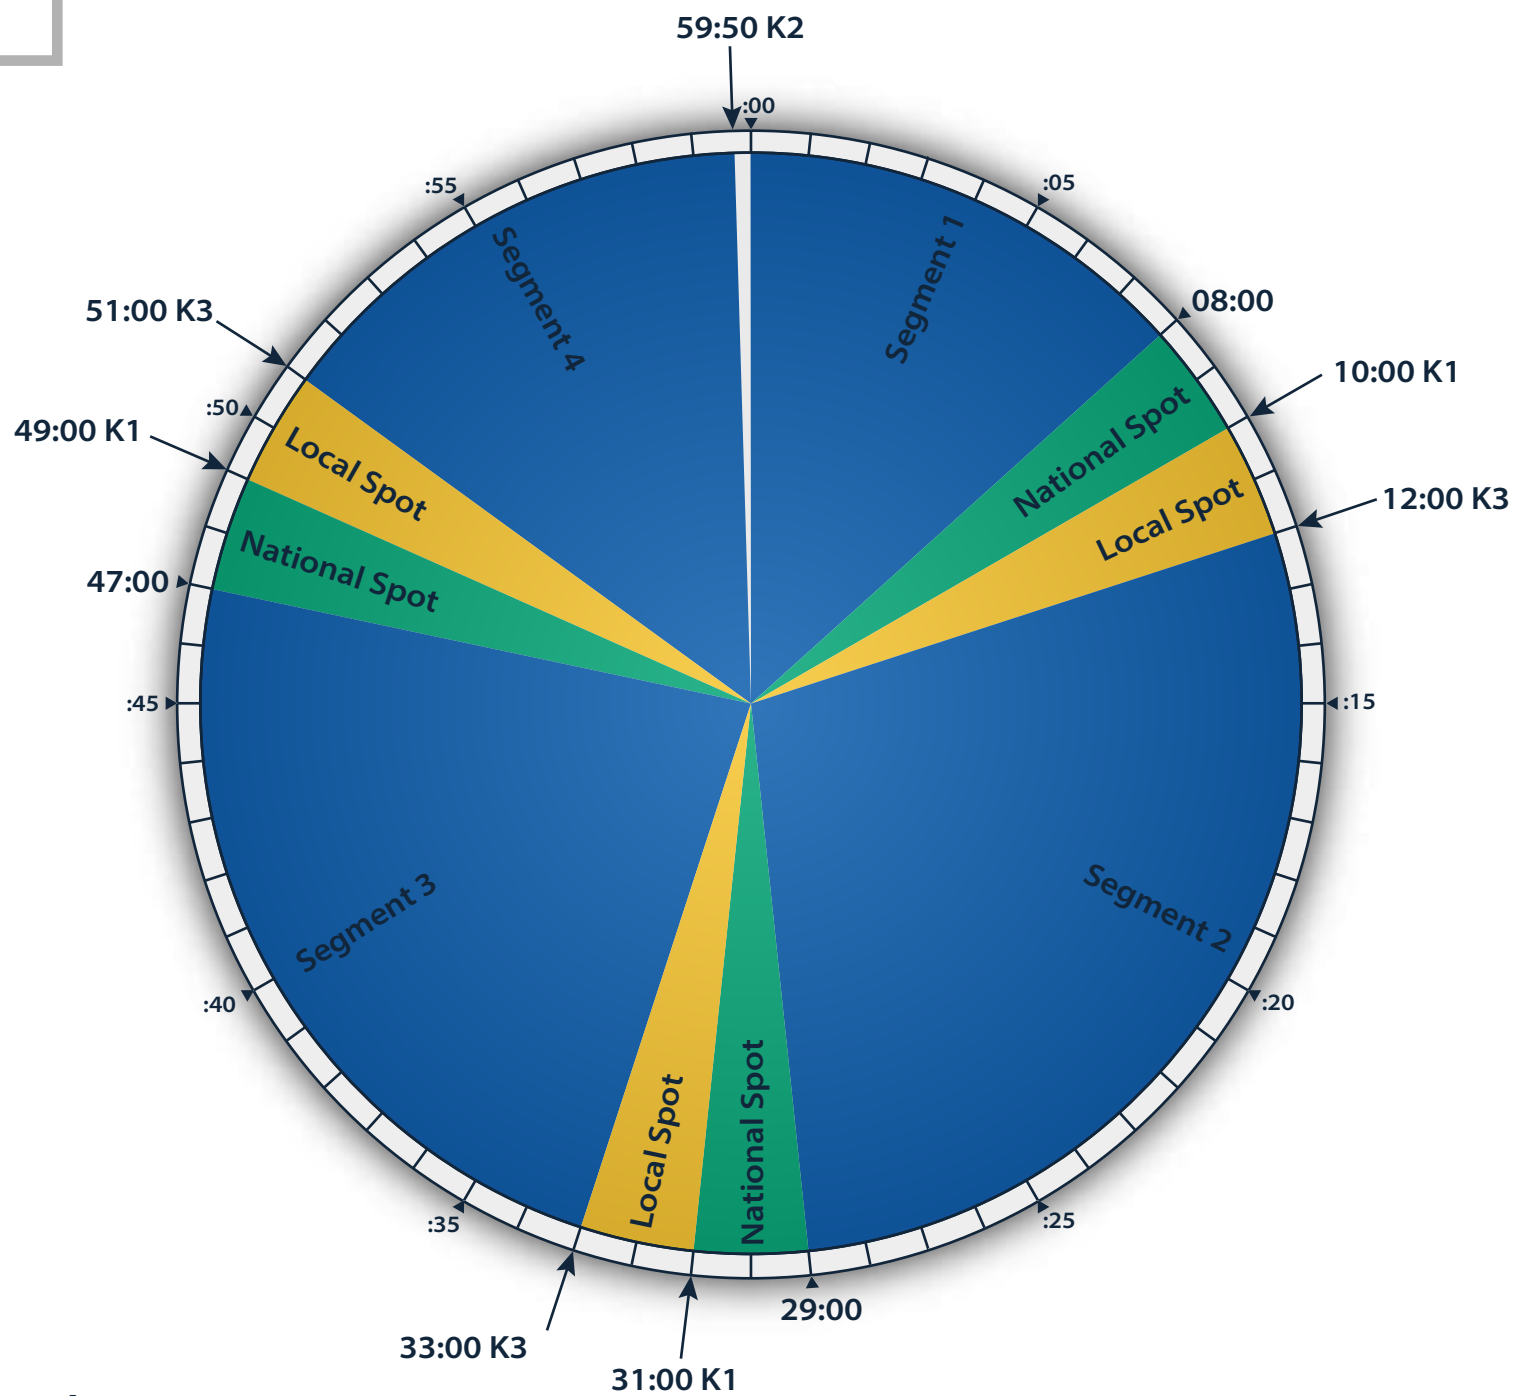

AUDIO10

Power Country

- Talk Segment
- Local Spot
- National Spot

- Relay 1 – Local Break K1
- Relay 2 – Rejoin K3
- Relay 3 – Top Of The Hour / Legal ID K2

Audio 1 Support | support@audio1.com
Audio 1 Technical Assistance | 866-707-7490
www.audio1.com