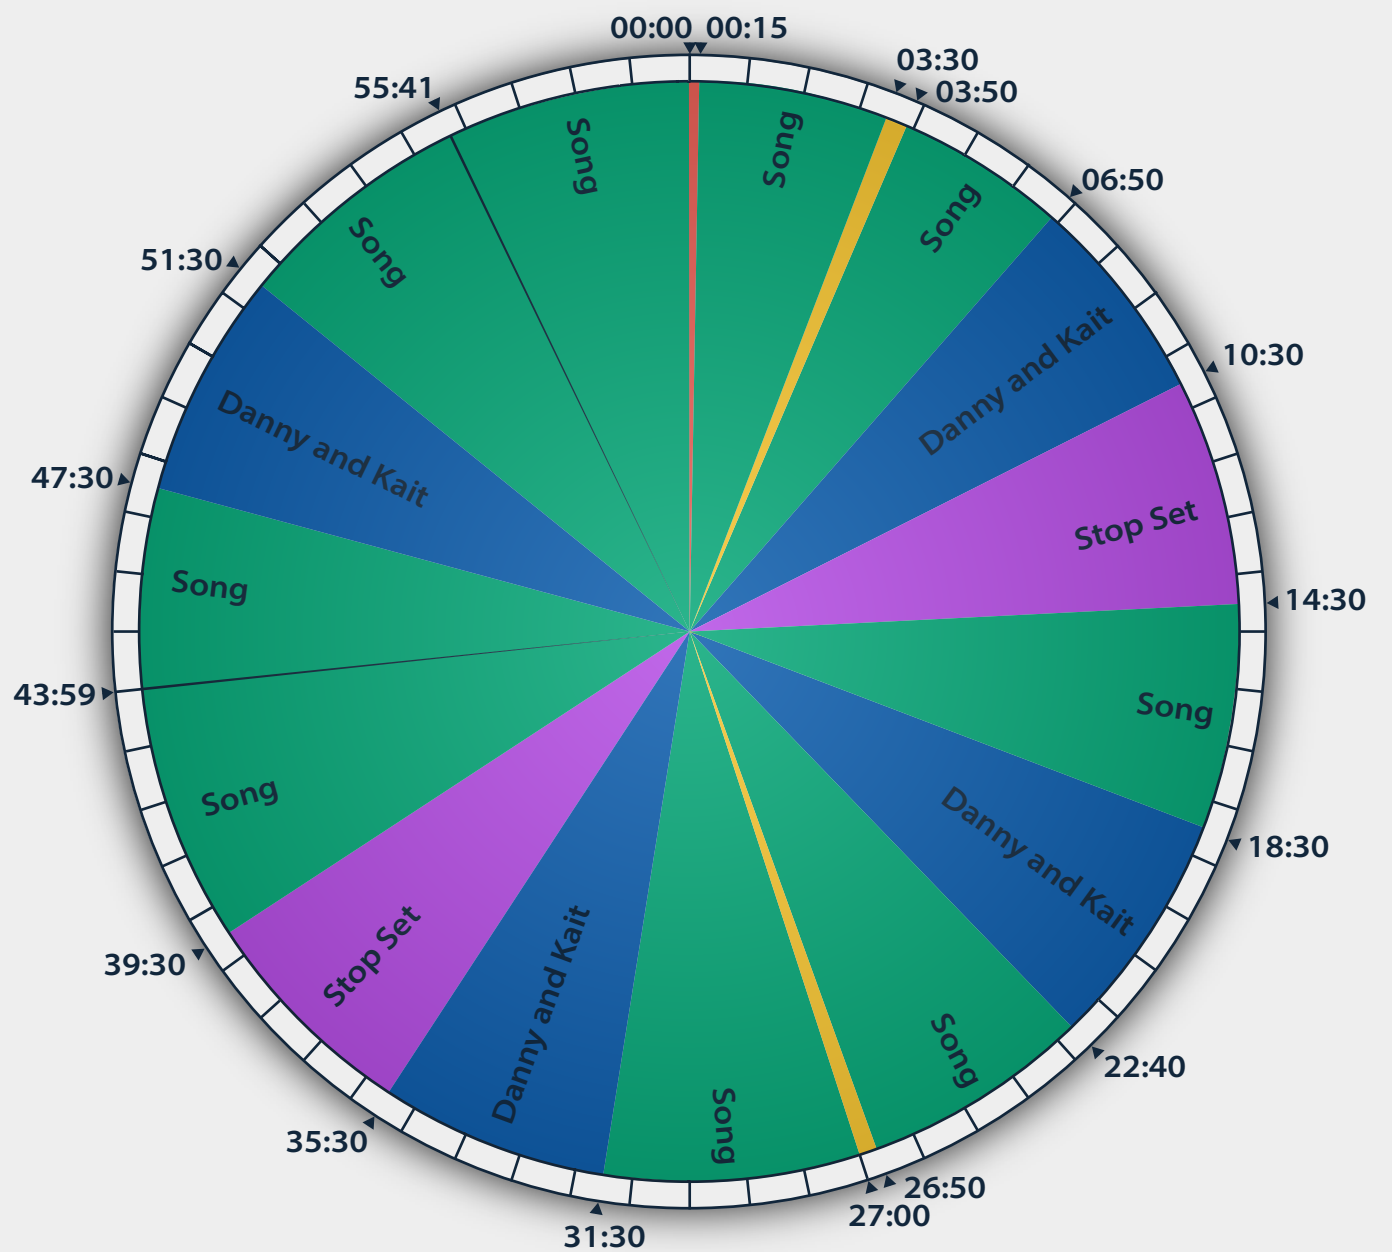

AUDIO10

The Danny and Kait Show

- Danny and Kait
- Song
- Quick Local Break
- Stop Set
- Top of Hour

Audio One Support | support@audio1.com
Westwood One Affiliate Technical | 720-873-5177
www.audio1.com