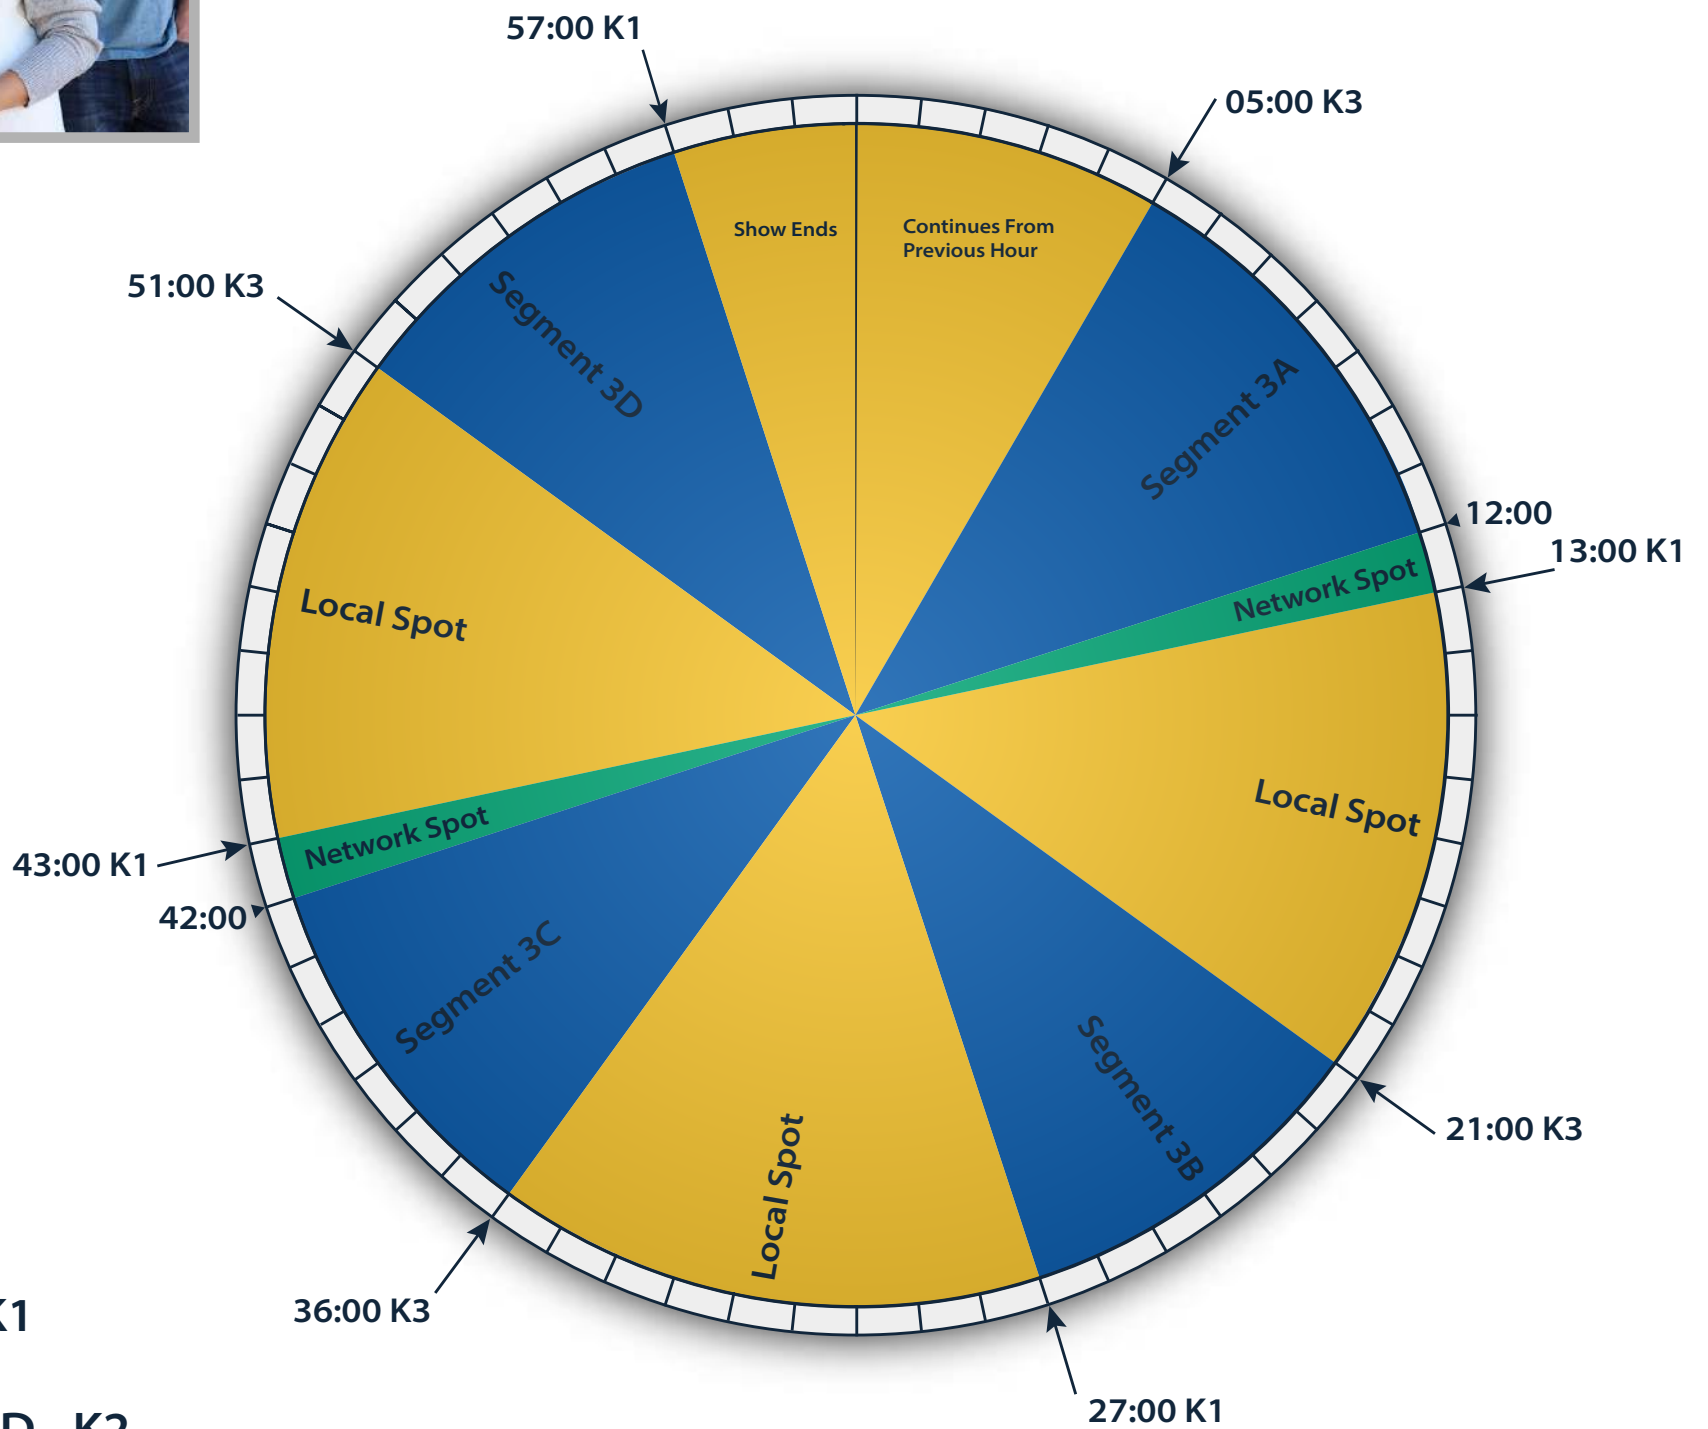

- Talk Segment
- Local Spot
- Network Spot

Relay 1 - Local Break - K1
Relay 2 - Rejoin - K3
Relay 3 - Local Liners / ID - K2

Local Minutes: 32
Network Minutes: 2

Audio 1 Support | support@audio1.com
Audio 1 Technical Assistance | 866-707-7490
www.audio1.com

AUD10

Woody & Wilcox

Hour 3

- Talk Segment
- Local Spot
- Network Spot

Relay 1 - Local Break - K1
Relay 2 - Rejoin - K3
Relay 3 - Local Liners / ID - K2

Local Minutes: 32
Network Minutes: 2

Audio 1 Support | support@audio1.com
Audio 1 Technical Assistance | 866-707-7490
www.audio1.com

AUD10

Woody & Wilcox

Hour 4

- Talk Segment
- Local Spot
- Network Spot

Relay 1 - Local Break - K1
Relay 2 - Rejoin - K3
Relay 3 - Local Liners / ID - K2

Local Minutes: 32
Network Minutes: 2

Audio 1 Support | support@audio1.com
Audio 1 Technical Assistance | 866-707-7490
www.audio1.com