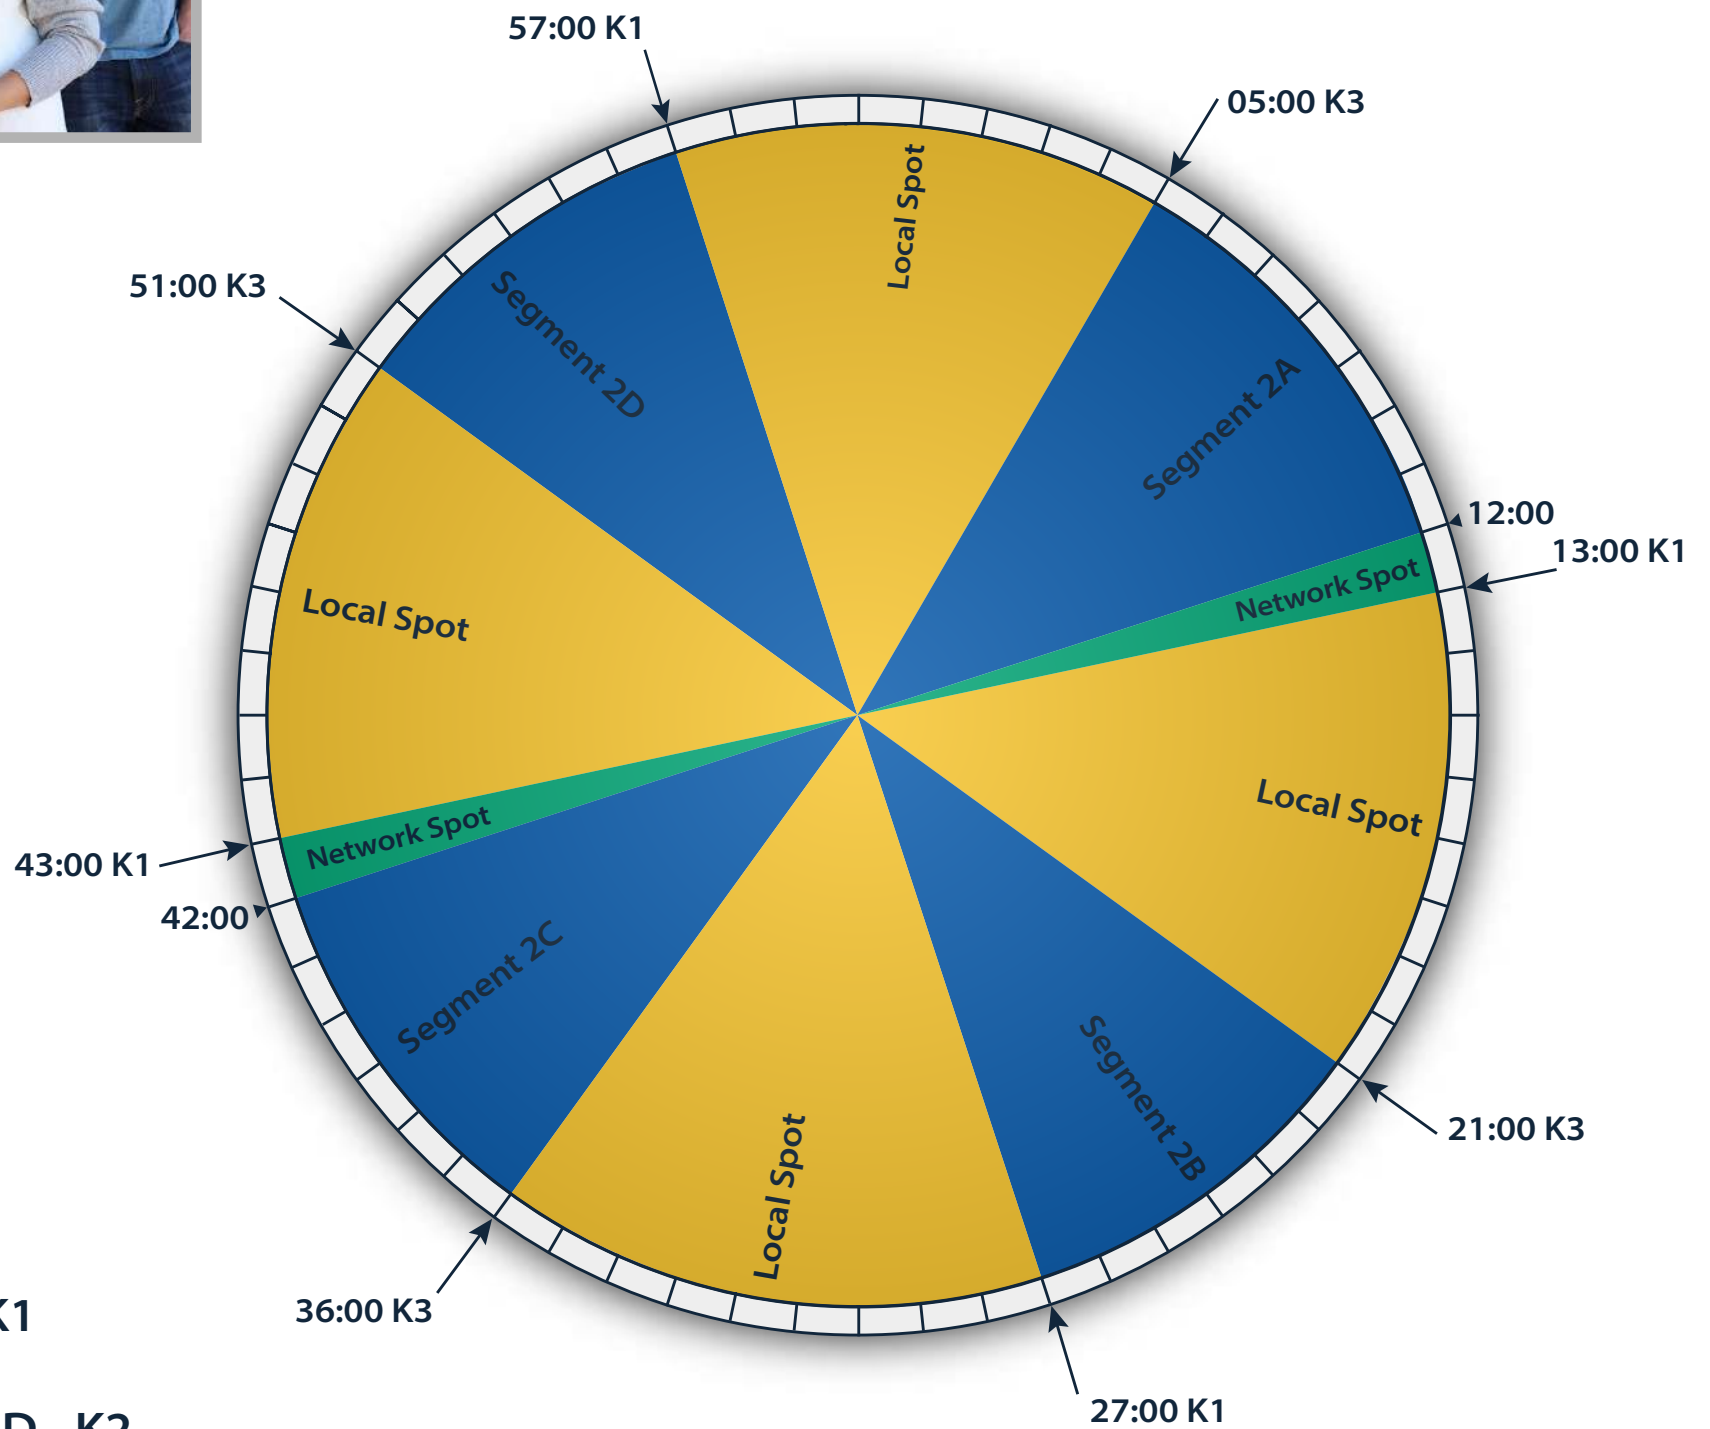

- Talk Segment
- Local Spot
- Network Spot

Relay 1 - Local Break - K1
Relay 2 - Rejoin - K3
Relay 3 - Local Liners / ID - K2

Local Minutes: 32
Network Minutes: 2

Audio 1 Support | support@audio1.com
Audio 1 Technical Assistance | 866-707-7490
www.audio1.com

AUD10

Woody & Wilcox

Hour 3

- Talk Segment
- Local Spot
- Network Spot

Relay 1 - Local Break - K1
Relay 2 - Rejoin - K3
Relay 3 - Local Liners / ID - K2

Local Minutes: 32
Network Minutes: 2

Audio 1 Support | support@audio1.com
Audio 1 Technical Assistance | 866-707-7490
www.audio1.com

AUD10

Woody & Wilcox

Hour 4

- Talk Segment
- Local Spot
- Network Spot

Relay 1 - Local Break - K1
Relay 2 - Rejoin - K3
Relay 3 - Local Liners / ID - K2

Local Minutes: 32
Network Minutes: 2

Audio 1 Support | support@audio1.com
Audio 1 Technical Assistance | 866-707-7490
www.audio1.com