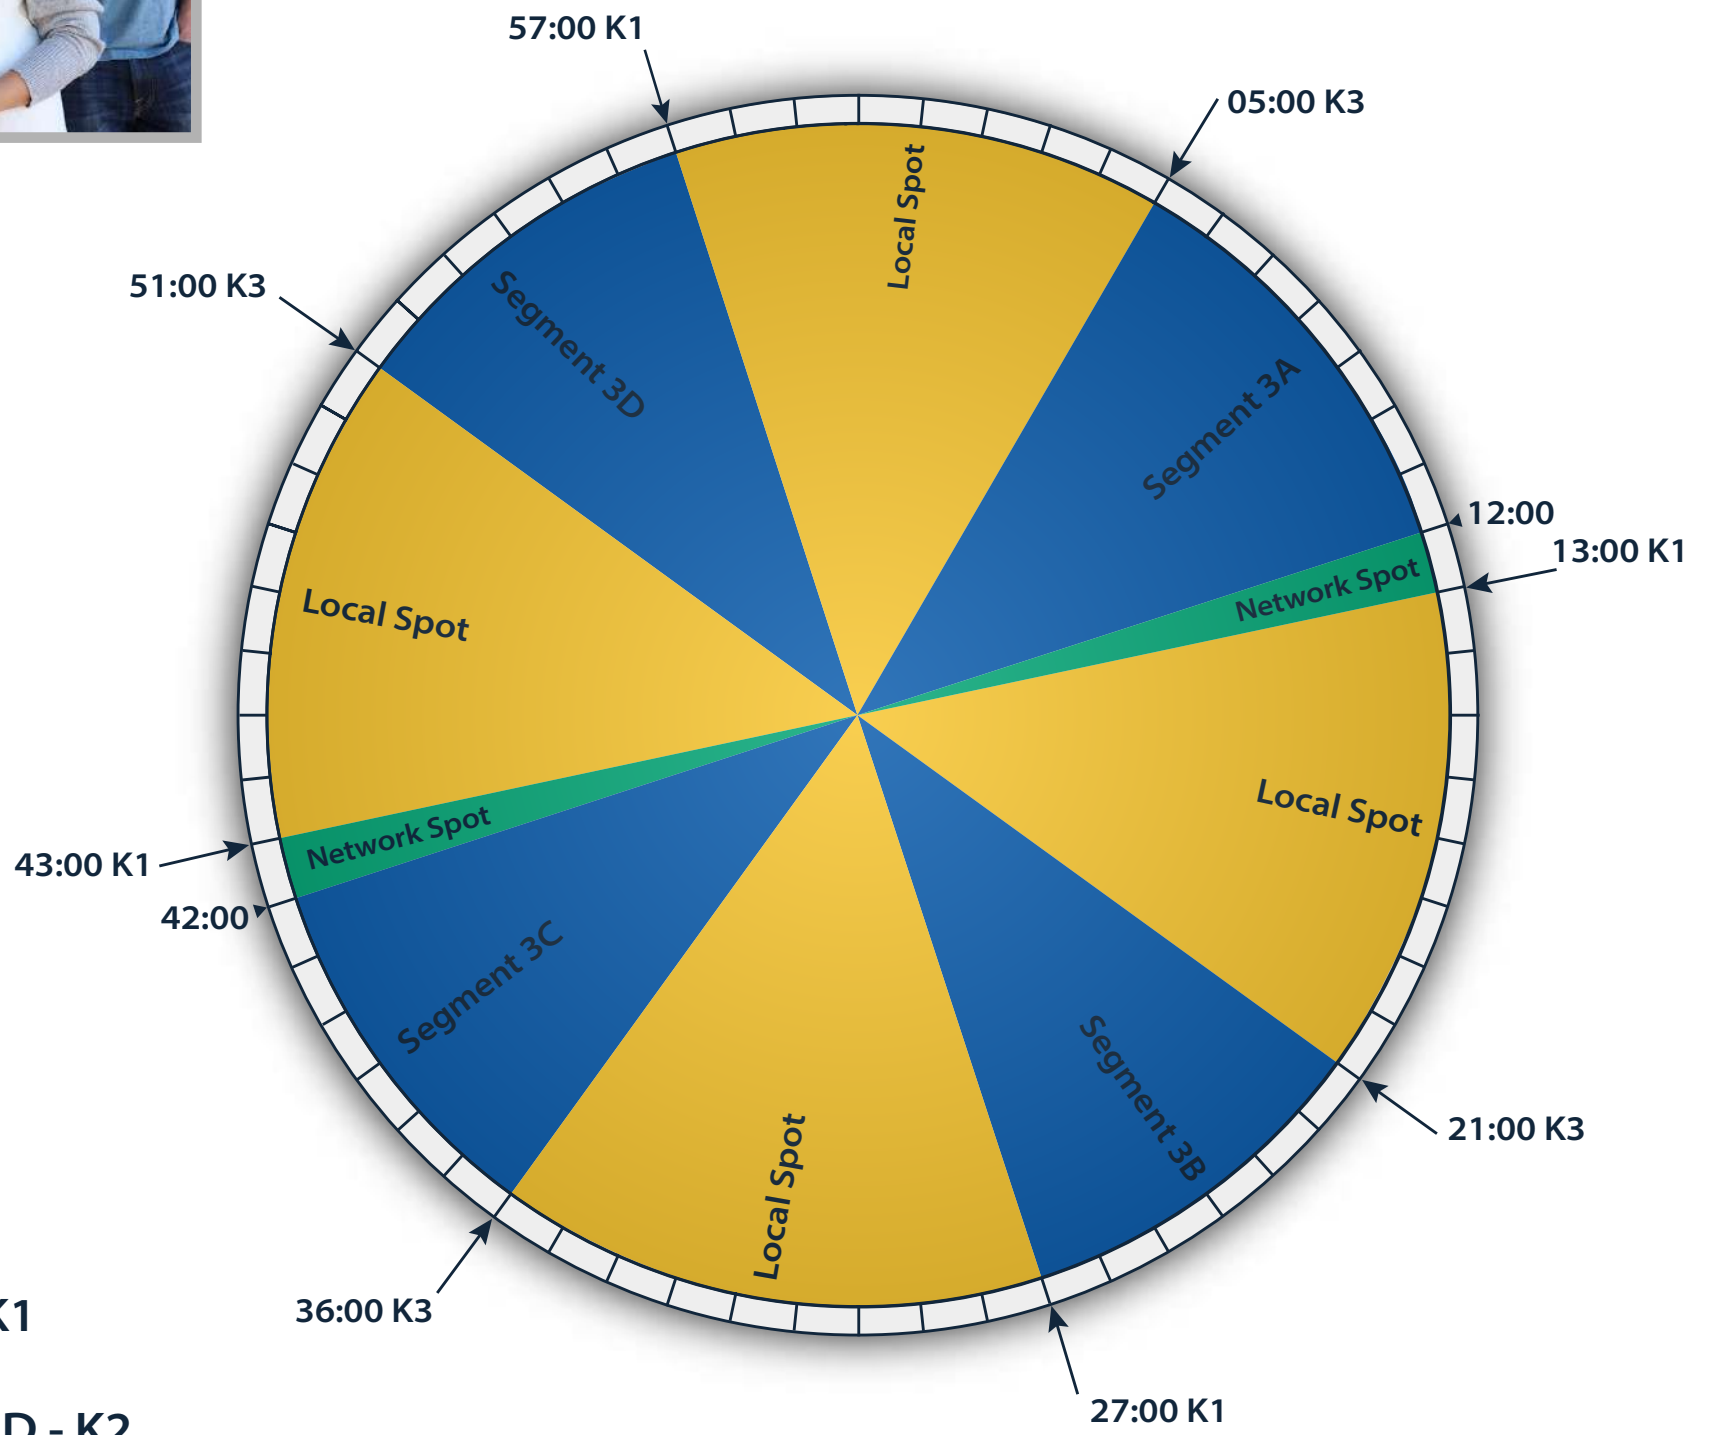

- Talk Segment
- Local Spot
- Network Spot

Relay 1 - Local Break - K1
Relay 2 - Rejoin - K3
Relay 3 - Local Liners / ID - K2

Local Minutes: 32
Network Minutes: 2

Audio 1 Support | support@audio1.com
Audio 1 Technical Assistance | 866-707-7490
www.audio1.com

AUD10

Woody & Wilcox

Hour 3

- Talk Segment
- Local Spot
- Network Spot

Relay 1 - Local Break - K1
Relay 2 - Rejoin - K3
Relay 3 - Local Liners / ID - K2

Local Minutes: 32
Network Minutes: 2

Audio 1 Support | support@audio1.com
Audio 1 Technical Assistance | 866-707-7490
www.audio1.com

AUD10

Woody & Wilcox

Hour 4

- Talk Segment
- Local Spot
- Network Spot

Relay 1 - Local Break - K1
Relay 2 - Rejoin - K3
Relay 3 - Local Liners / ID - K2

Local Minutes: 32
Network Minutes: 2

Audio 1 Support | support@audio1.com
Audio 1 Technical Assistance | 866-707-7490
www.audio1.com