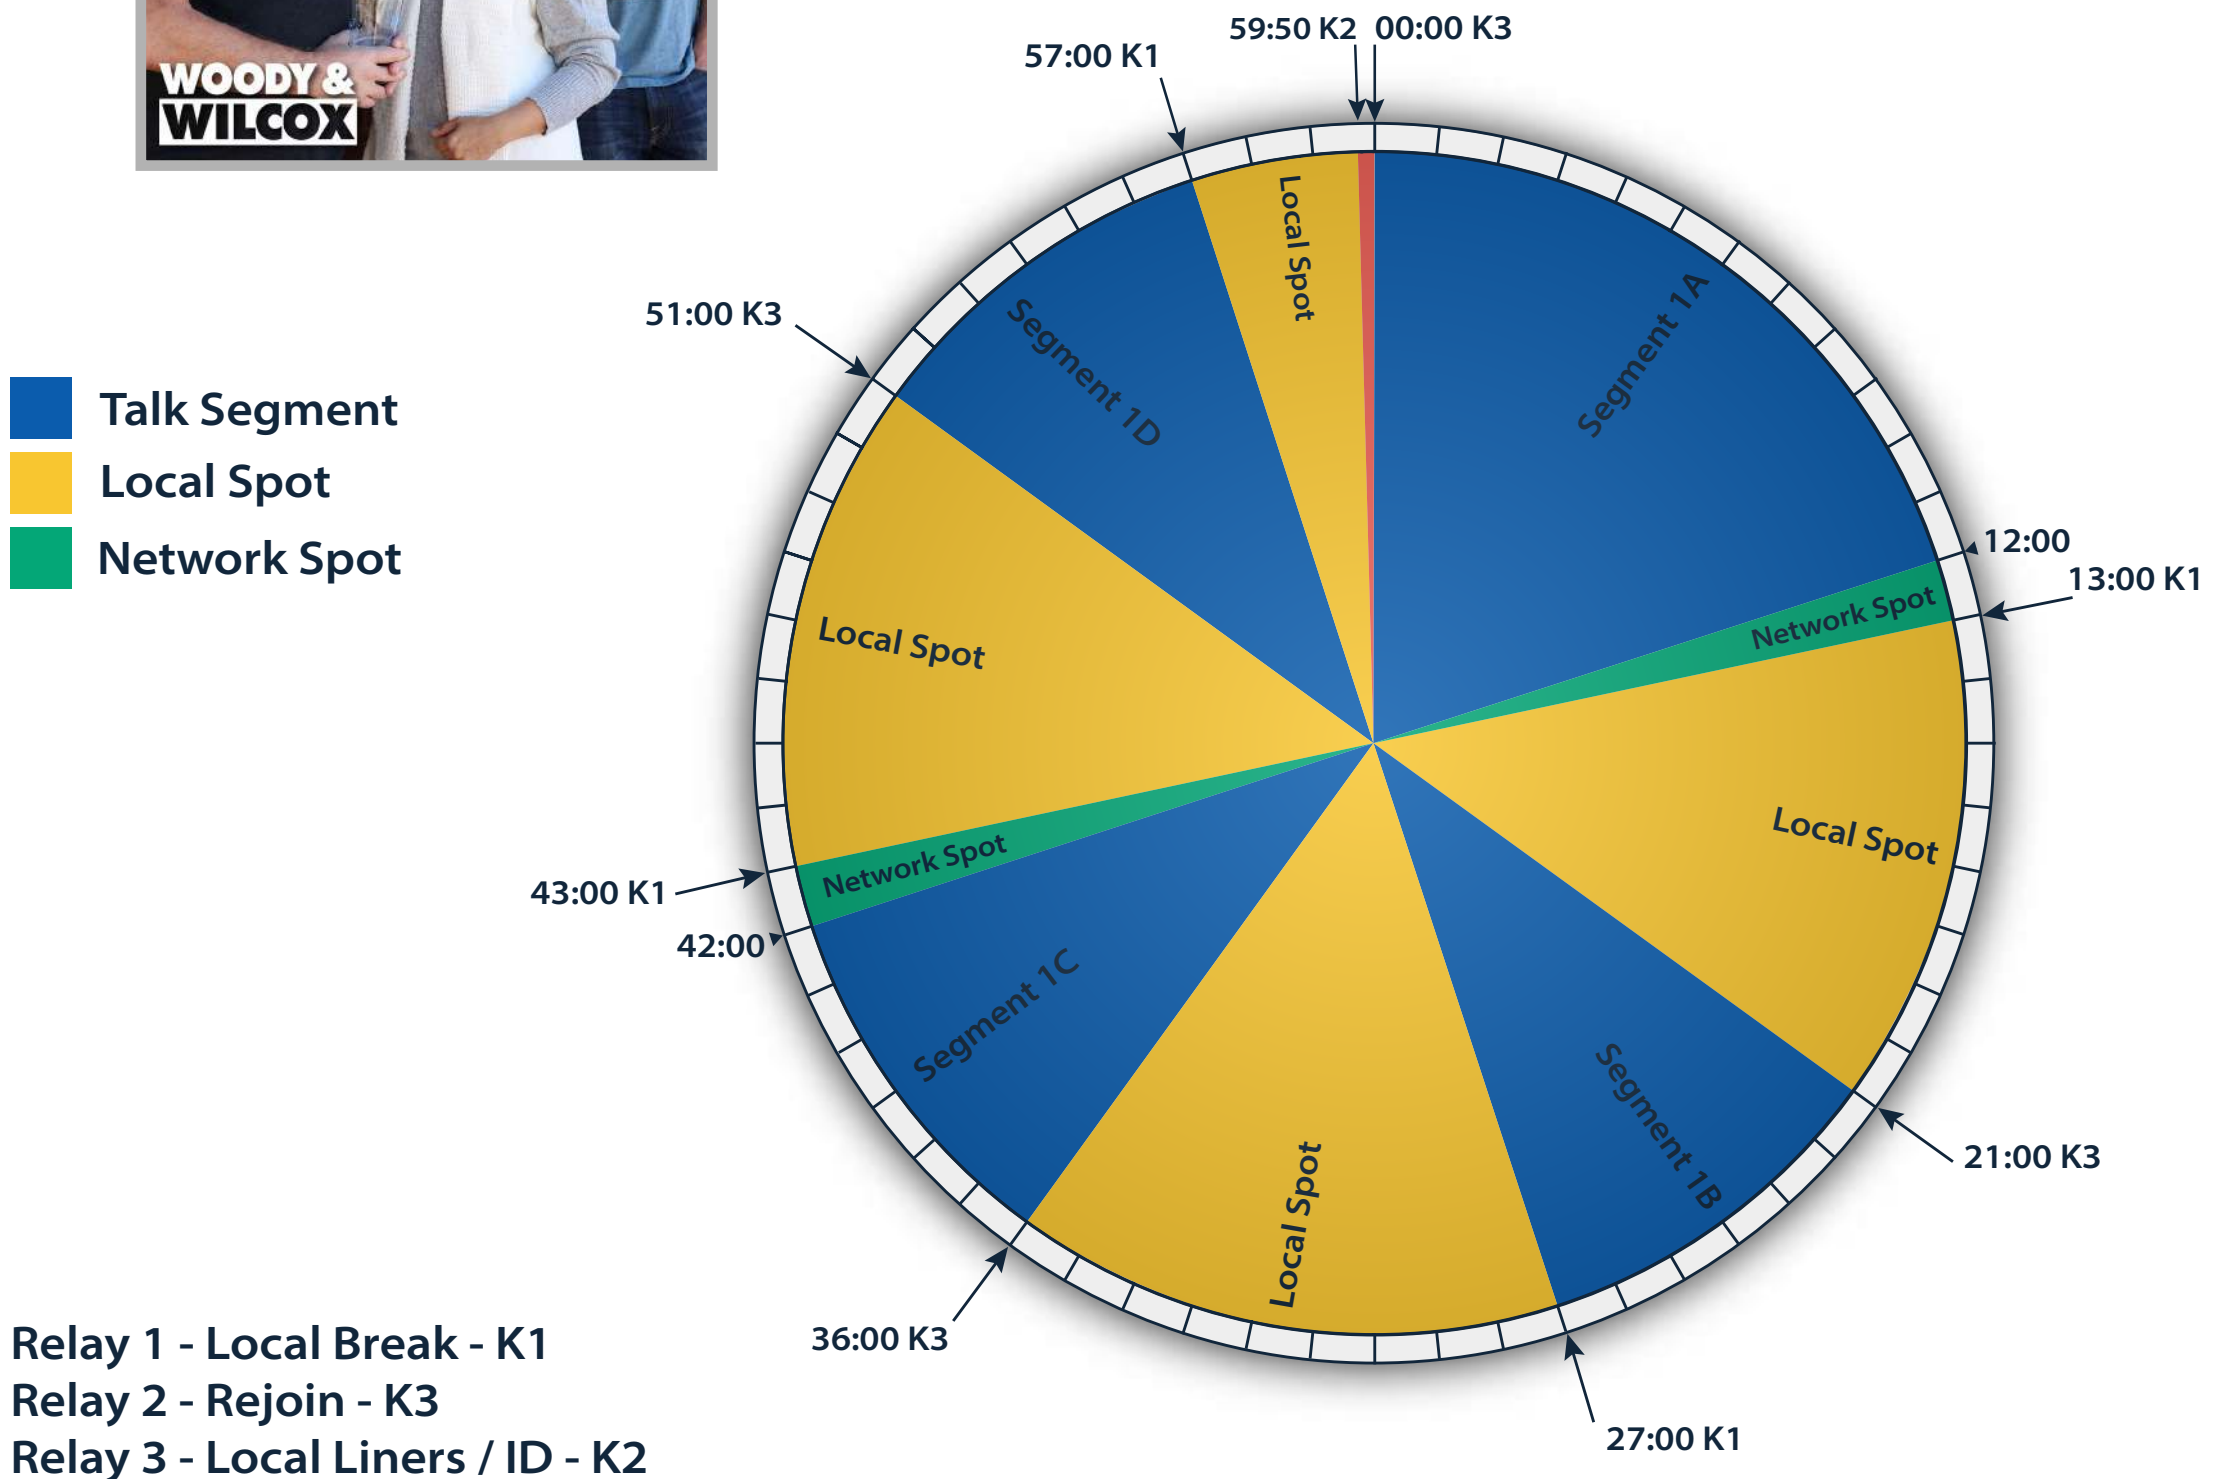

Local Minutes: 32
Network Minutes: 2

Audio 1 Support | support@audio1.com
Audio 1 Technical Assistance | 866-707-7490
www.audio1.com